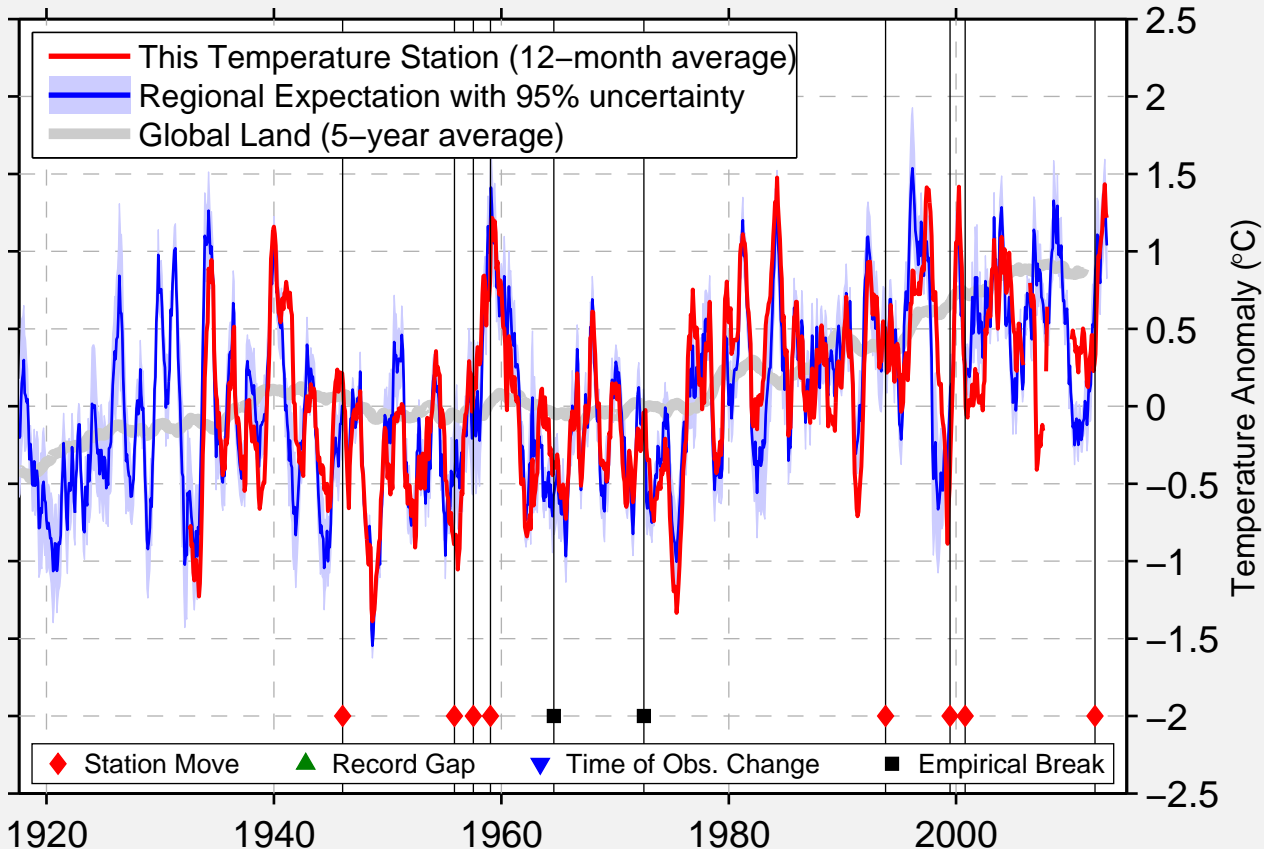

# TORRANCE MUNICIPAL ARPT

33.801 N, 118.337 W (United States)

Data Quality Controlled and Aligned at Breakpoints

Berkeley Earth