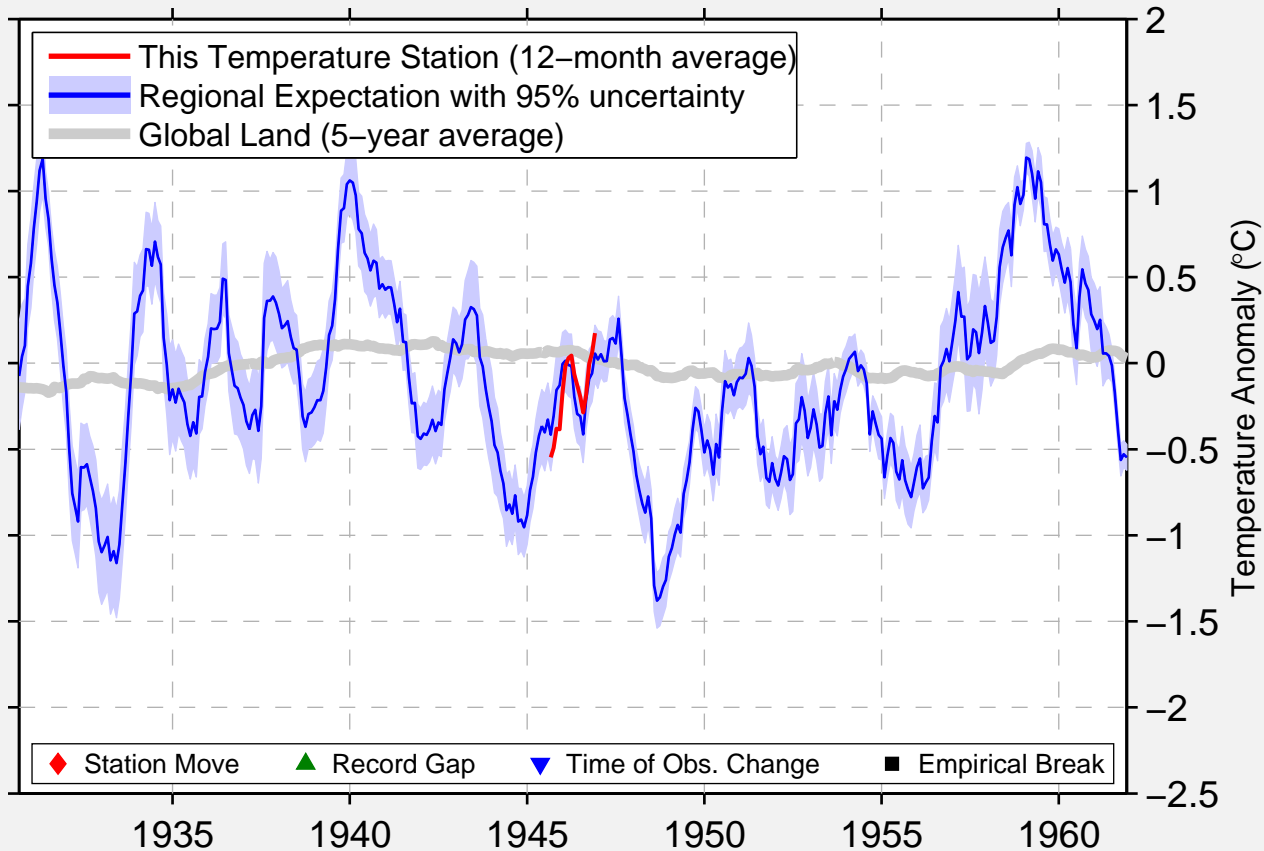

SAN PEDRO NAS

33.750 N, 118.250 W (United States)

Data Quality Controlled and Aligned at Breakpoints

Berkeley Earth