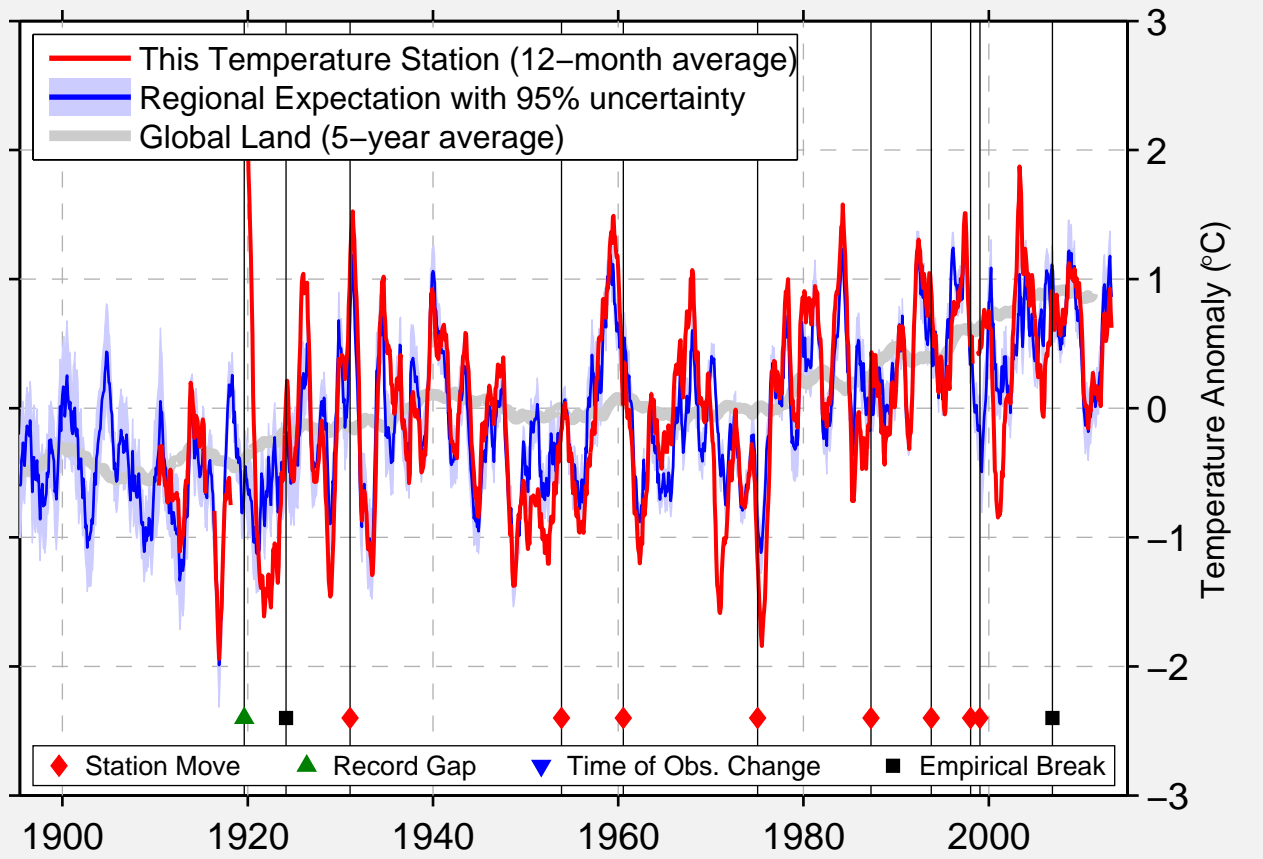

AVALON PLEASURE PIER

33.476 N, 118.186 W (United States)

Data Quality Controlled and Aligned at Breakpoints

Berkeley Earth