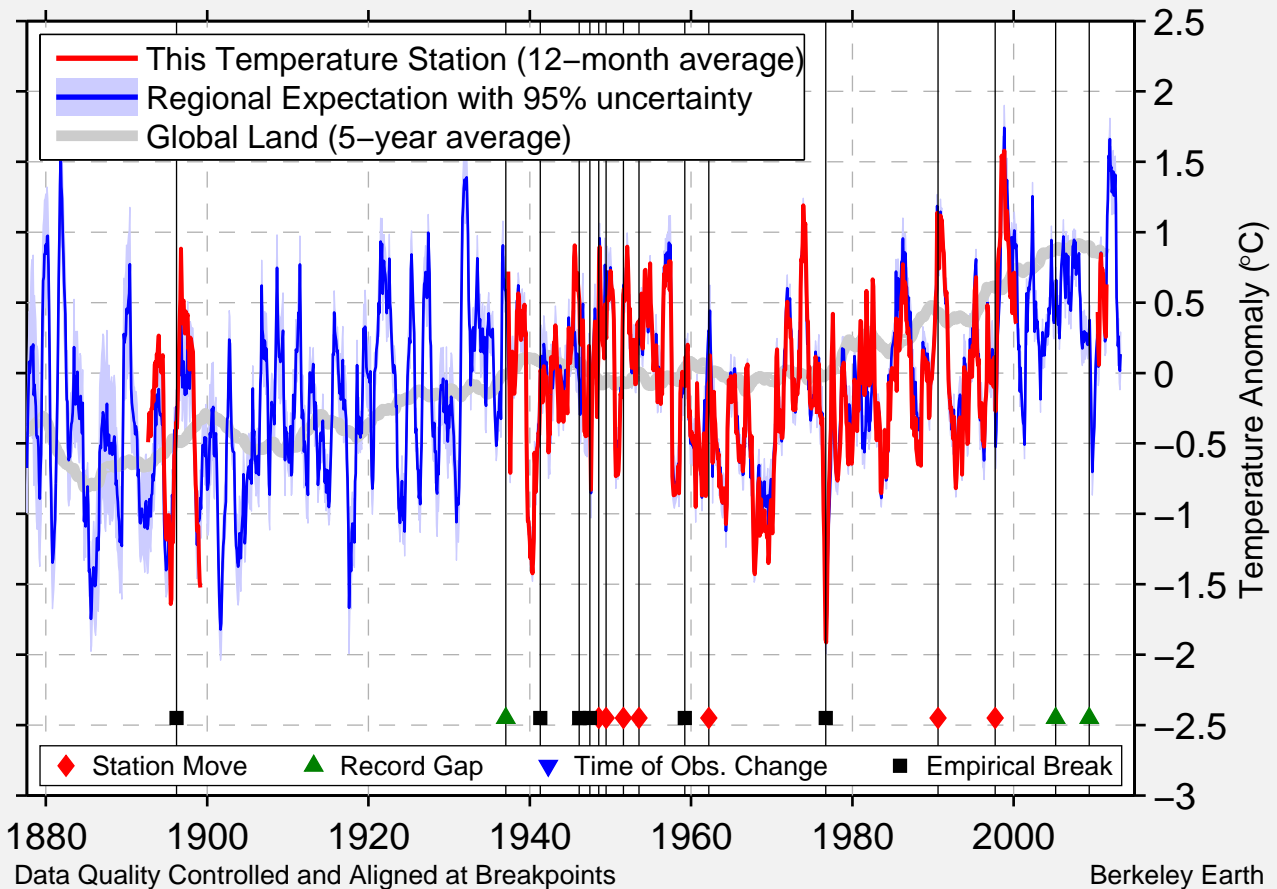

LA GRANGE CAA AIRPOR

33.042 N, 85.050 W (United States)

Data Quality Controlled and Aligned at Breakpoints

Berkeley Earth