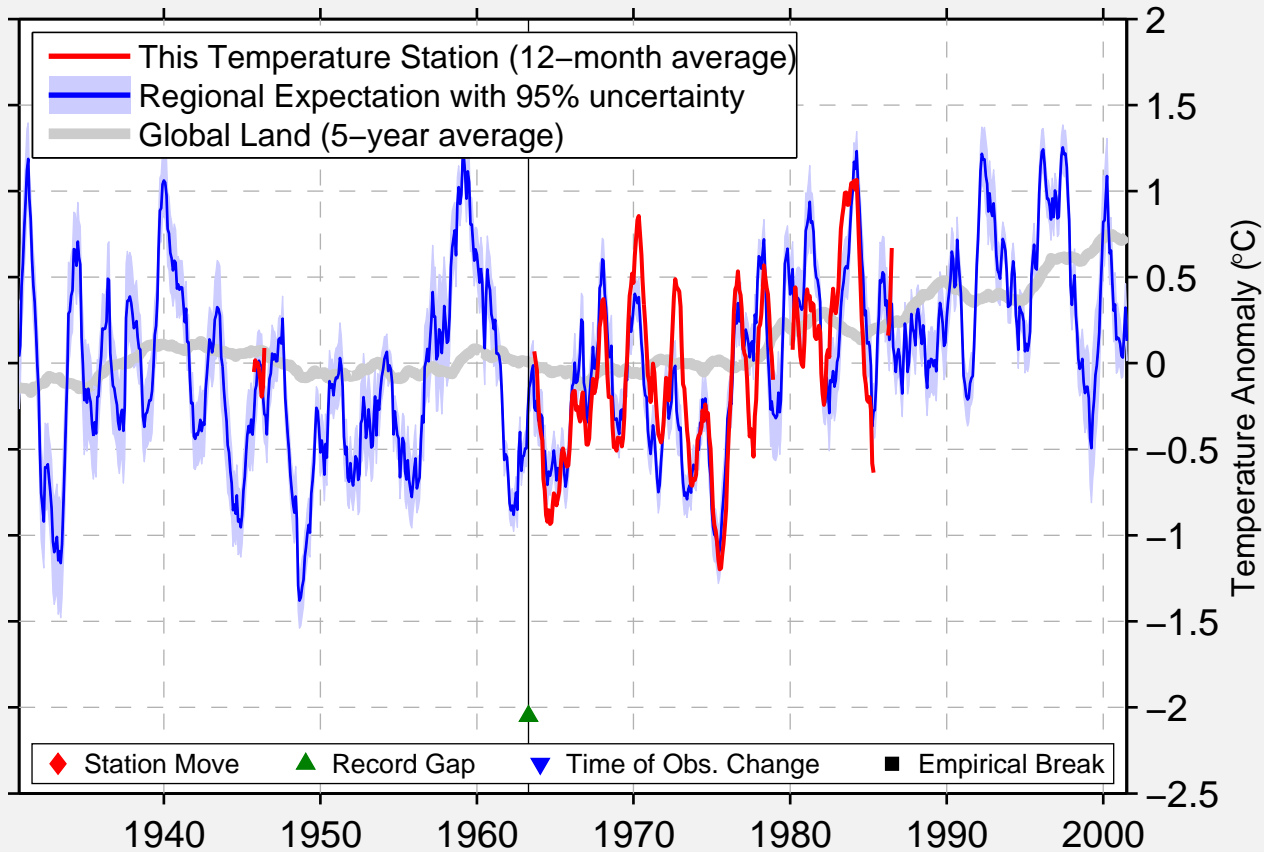

# SAN CLEMENTE/ISLAND NAAS

33.020 N, 118.582 W (United States)

Data Quality Controlled and Aligned at Breakpoints

Berkeley Earth