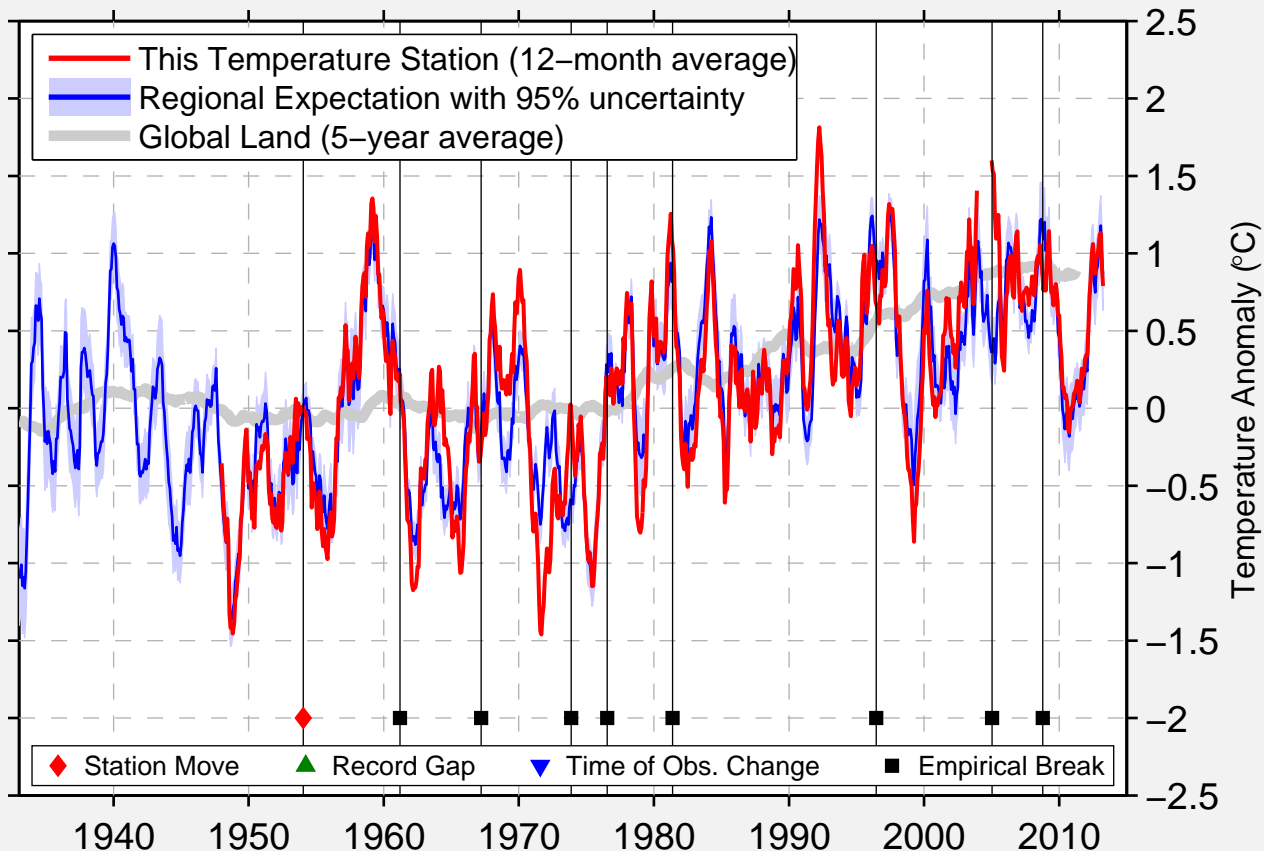

# SAN DIEGO/MIRAMAR, NAS, CA.

32.846 N, 117.121 W (United States)

Data Quality Controlled and Aligned at Breakpoints

Berkeley Earth