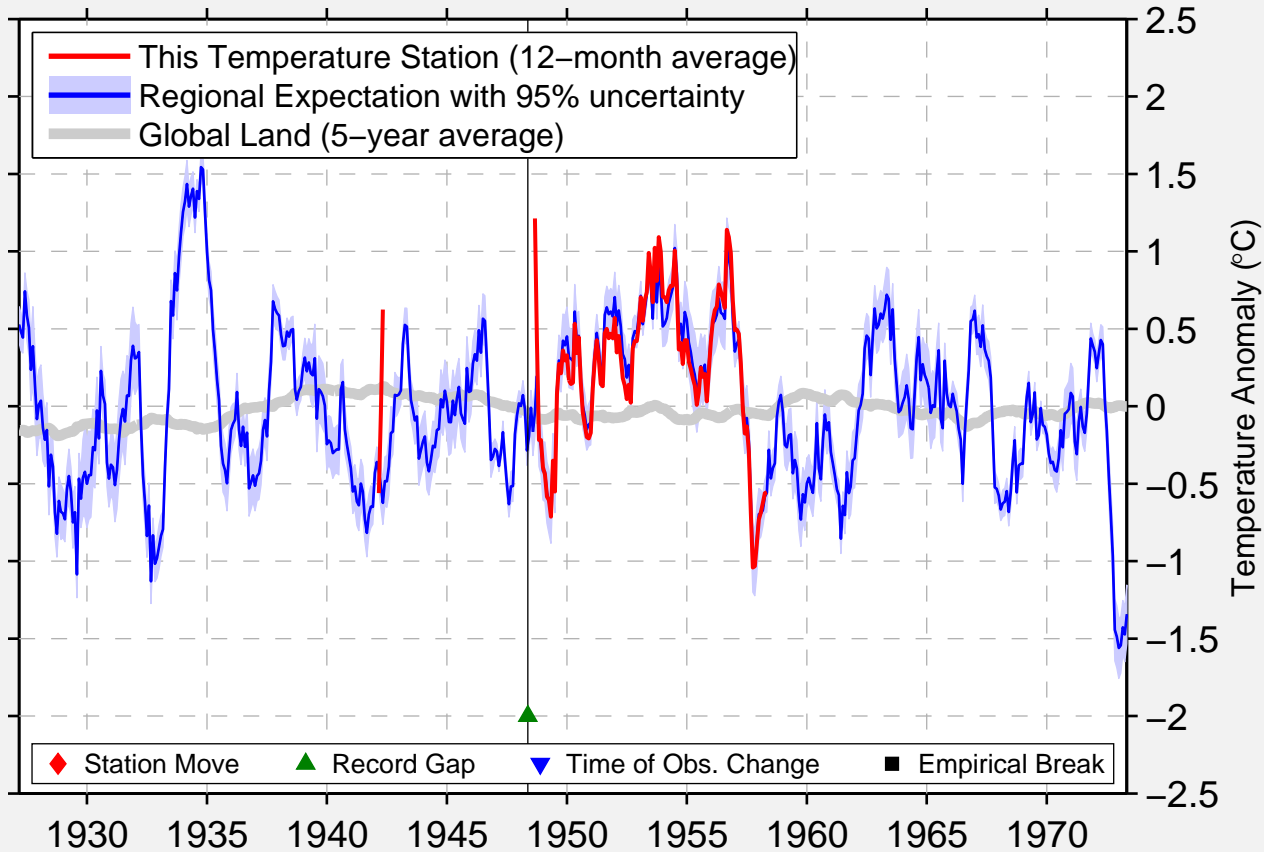

HOBBS LEA COUNTY

32.684 N, 103.202 W (United States)

Data Quality Controlled and Aligned at Breakpoints

Berkeley Earth