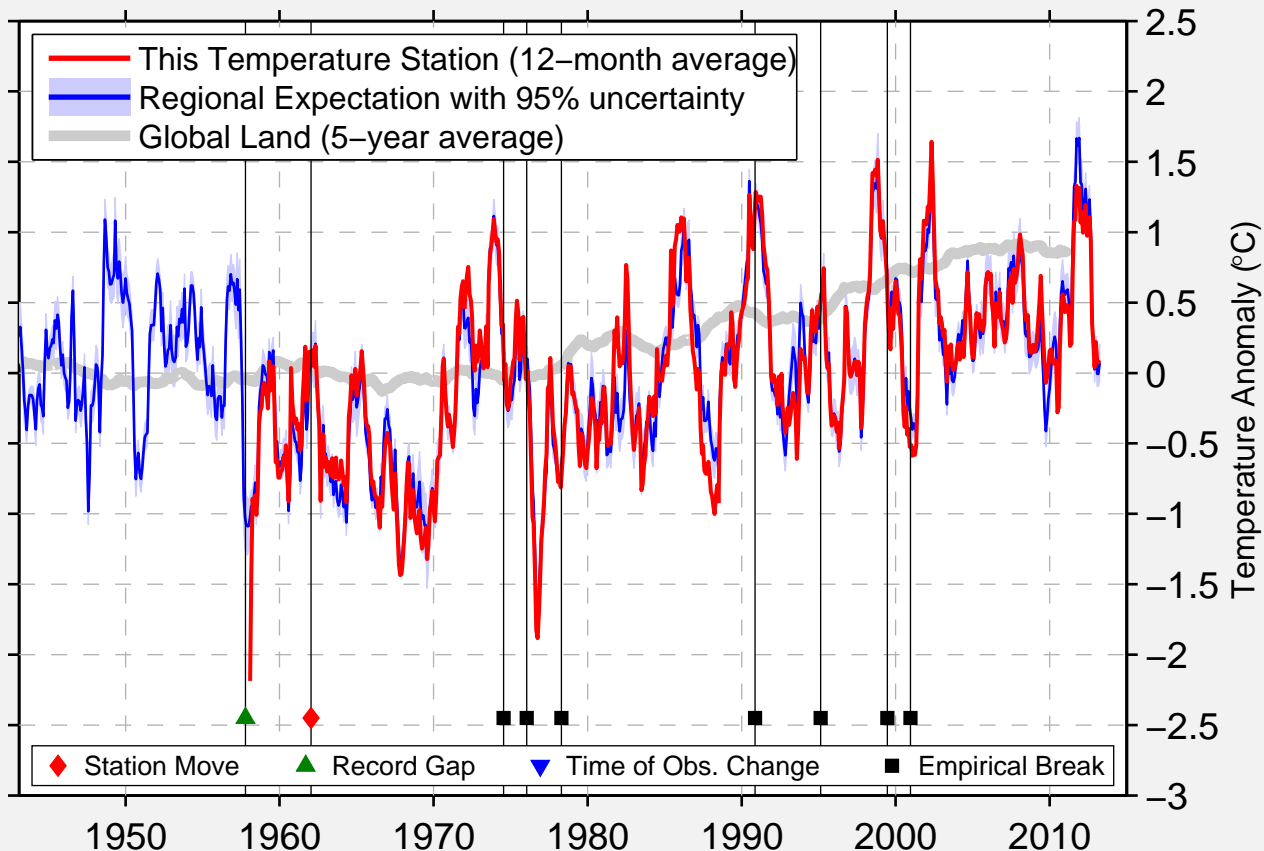

# BEAUFORT MCAS

32.483 N, 80.717 W (United States)

Data Quality Controlled and Aligned at Breakpoints

Berkeley Earth