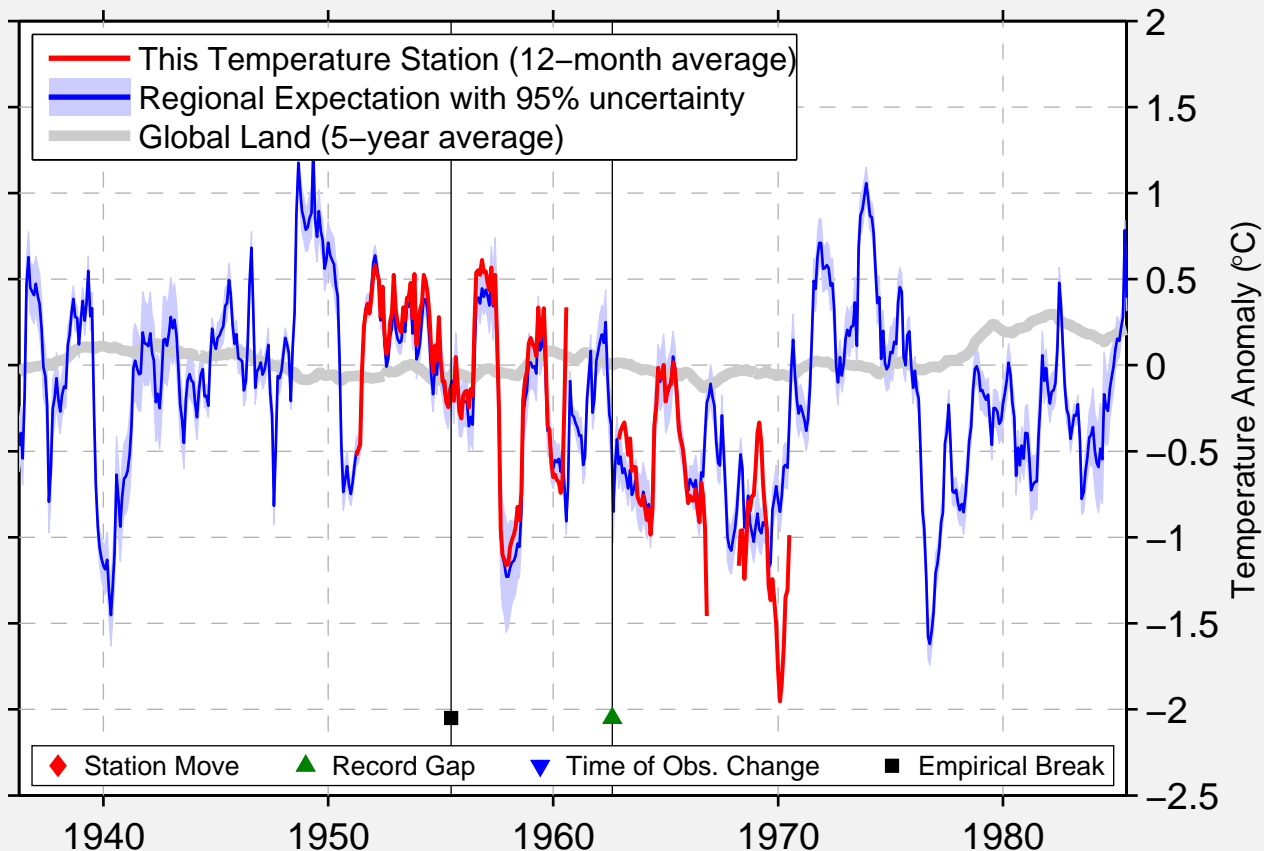

SAVANNAH HUNTER FLD

32.017 N, 81.133 W (United States)

Data Quality Controlled and Aligned at Breakpoints

Berkeley Earth