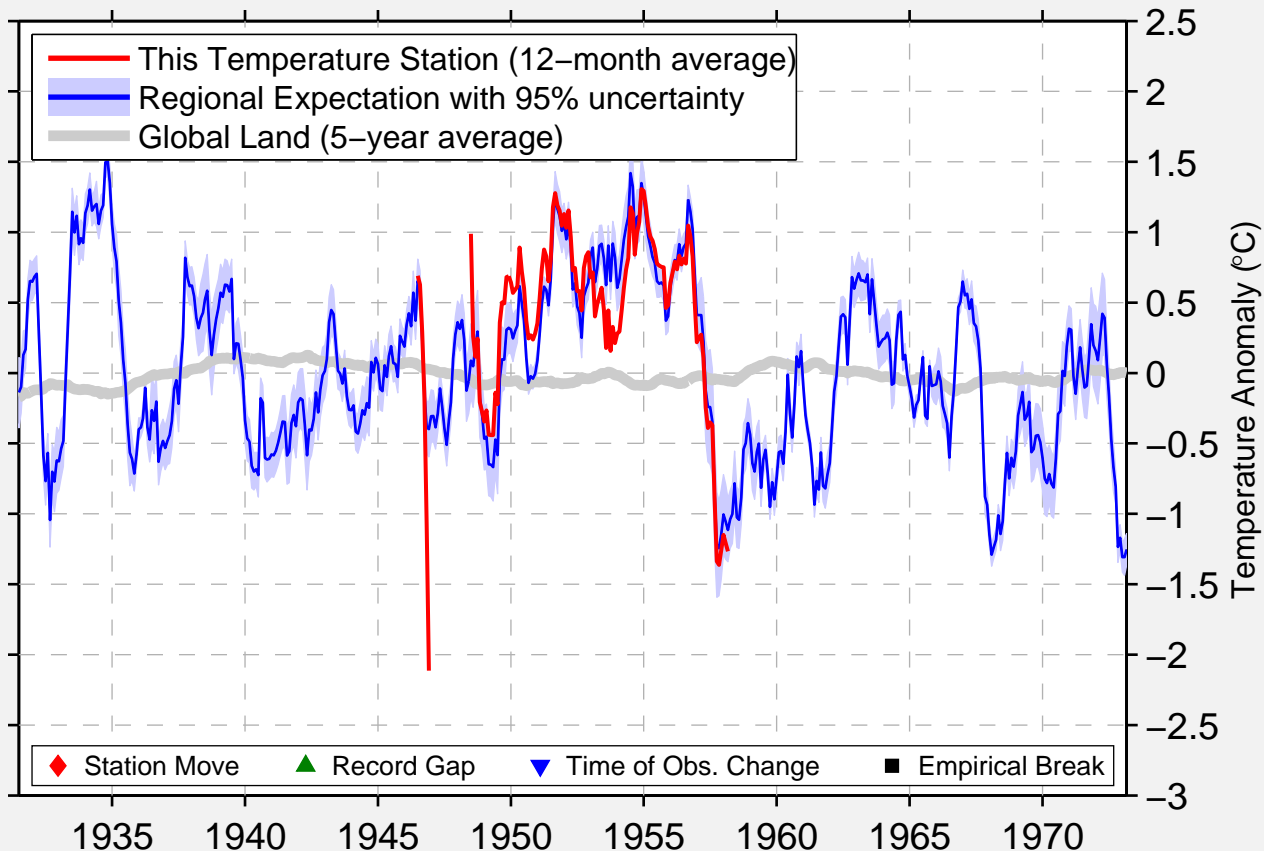

SAN ANGELO GOODFELLOW AFB

31.400 N, 100.400 W (United States)

Data Quality Controlled and Aligned at Breakpoints

Berkeley Earth