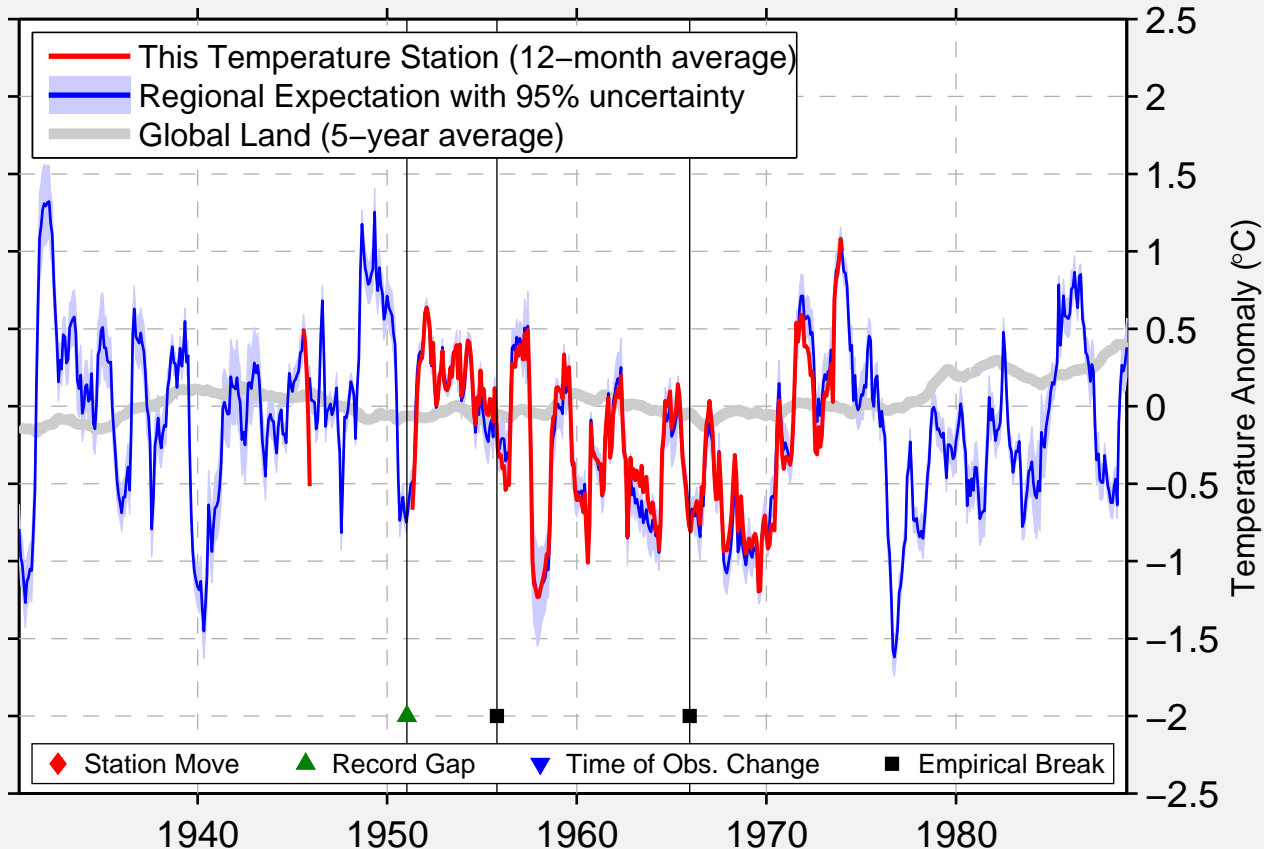

# BRUNSWICK/GLYNN CO AIRPORT

31.250 N, 81.467 W (United States)

Data Quality Controlled and Aligned at Breakpoints

Berkeley Earth