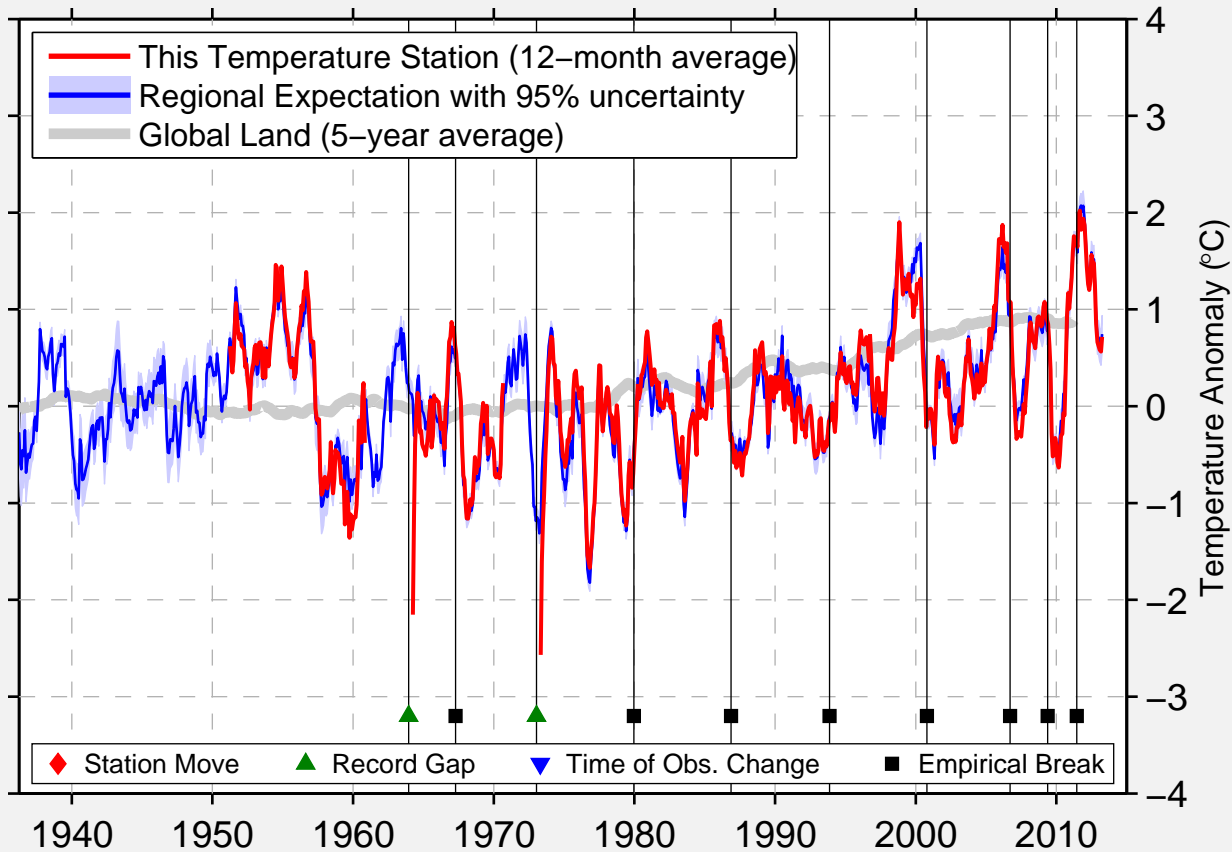

ROBERT GRAY AAF

31.067 N, 97.833 W (United States)

Data Quality Controlled and Aligned at Breakpoints

Berkeley Earth