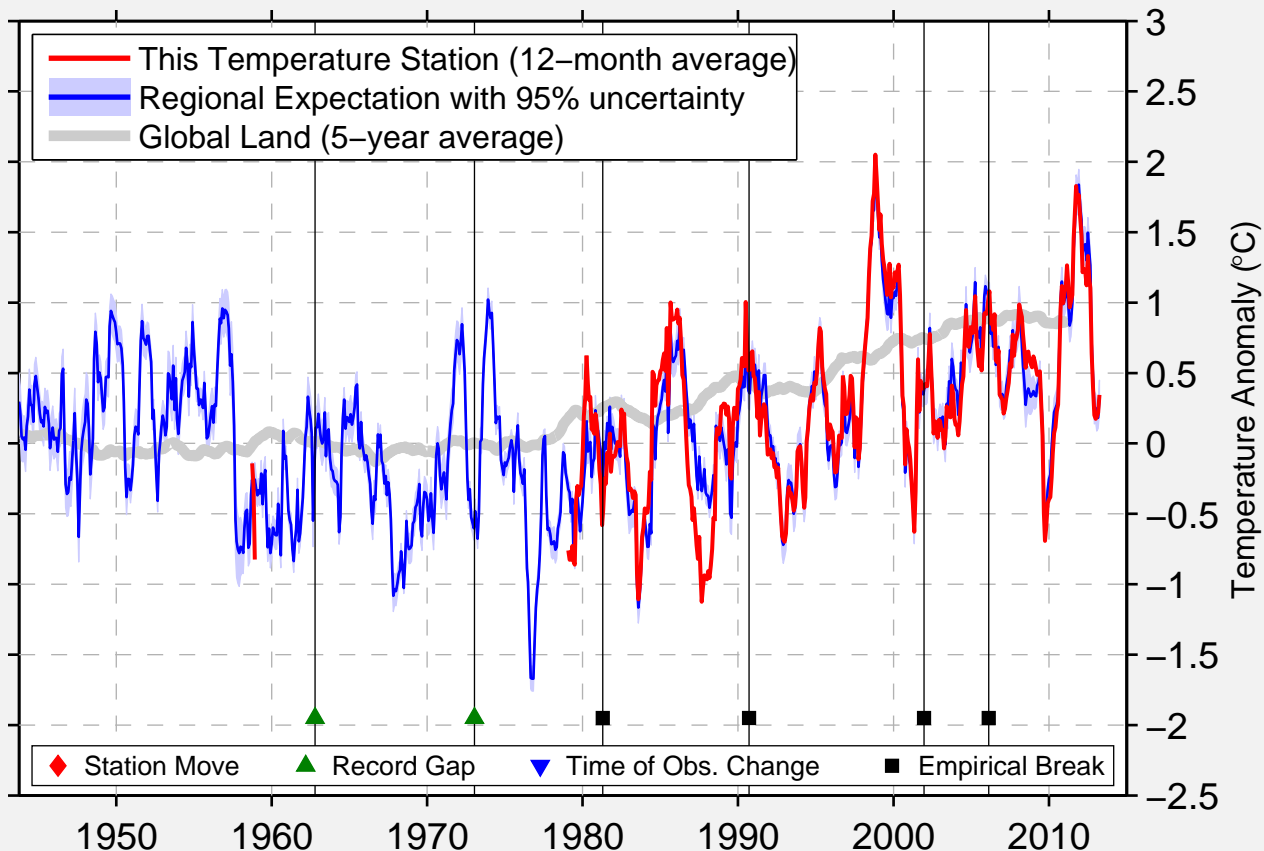

FORT POLK (ARMY)

31.041 N, 93.108 W (United States)

Data Quality Controlled and Aligned at Breakpoints

Berkeley Earth