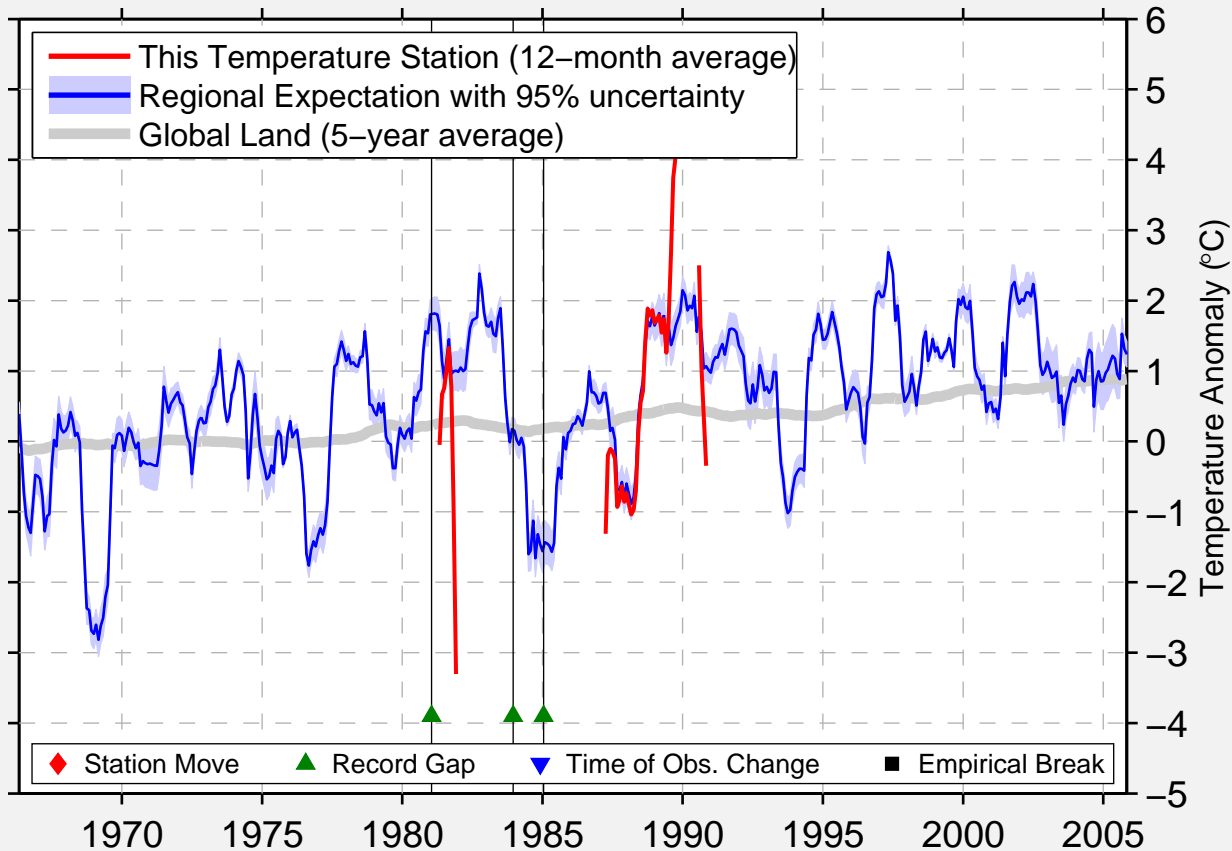

# KURCUM

48.550 N, 83.683 E (Kazakhstan)

Data Quality Controlled and Aligned at Breakpoints

Berkeley Earth