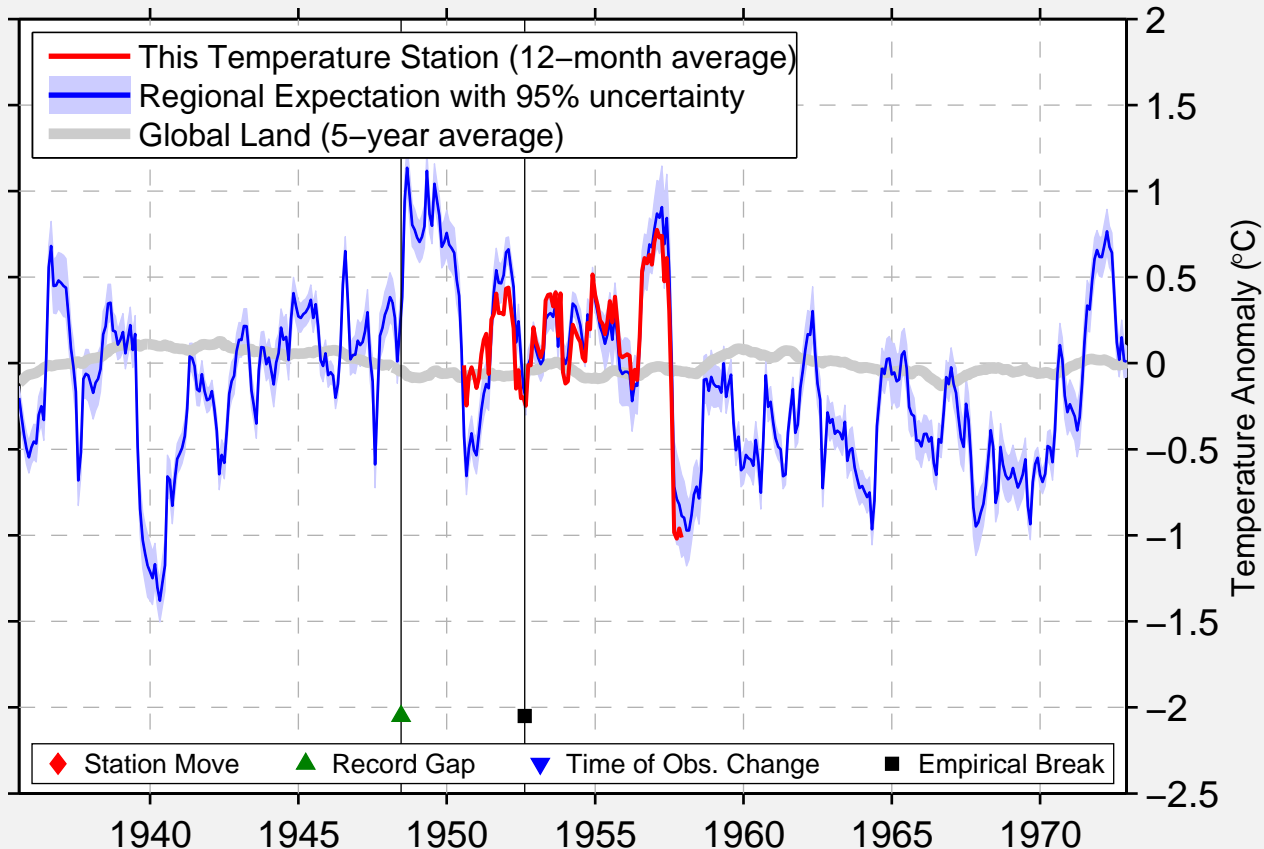

PENSACOLA CORRY FLD NAAS

30.400 N, 87.283 W (United States)

Data Quality Controlled and Aligned at Breakpoints

Berkeley Earth