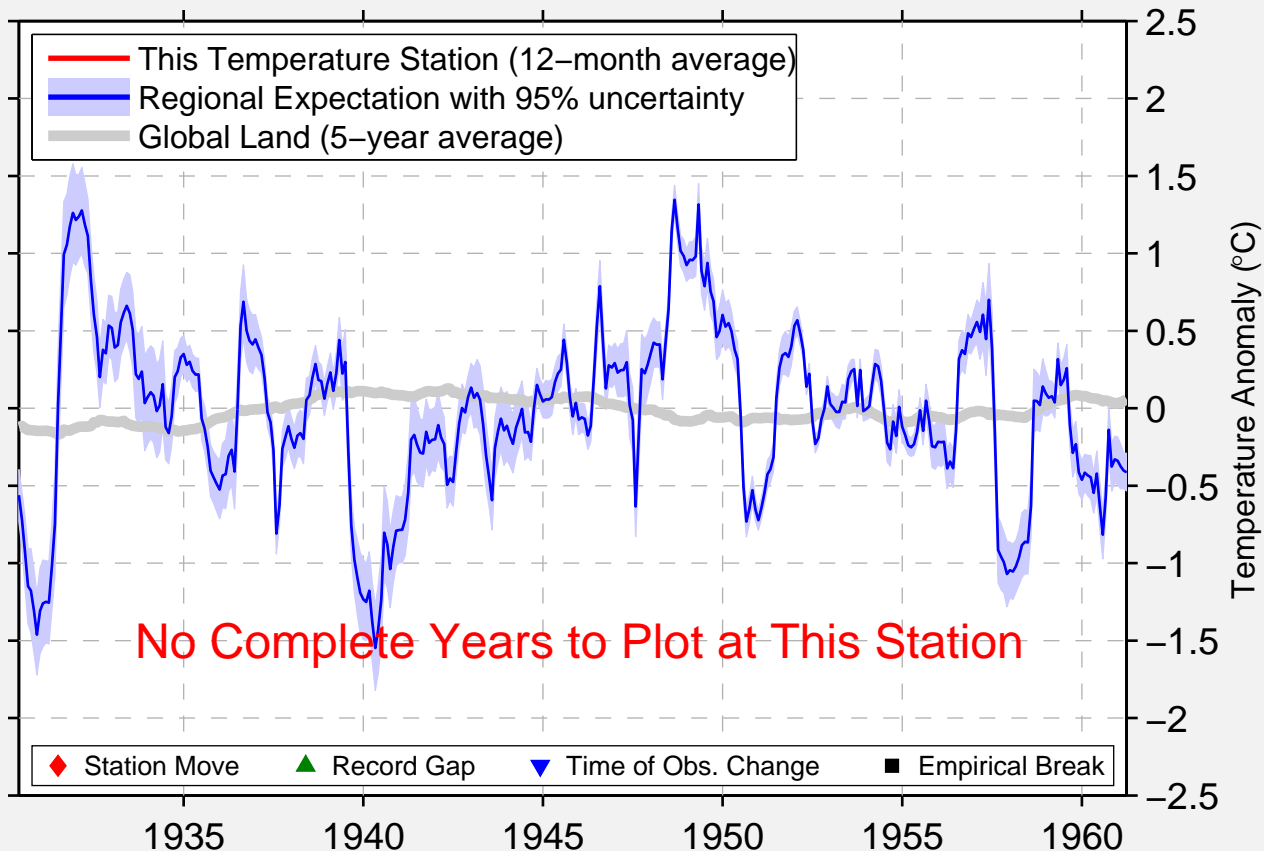

# LAKE CITY NAS

30.183 N, 82.567 W (United States)

Data Quality Controlled and Aligned at Breakpoints

Berkeley Earth