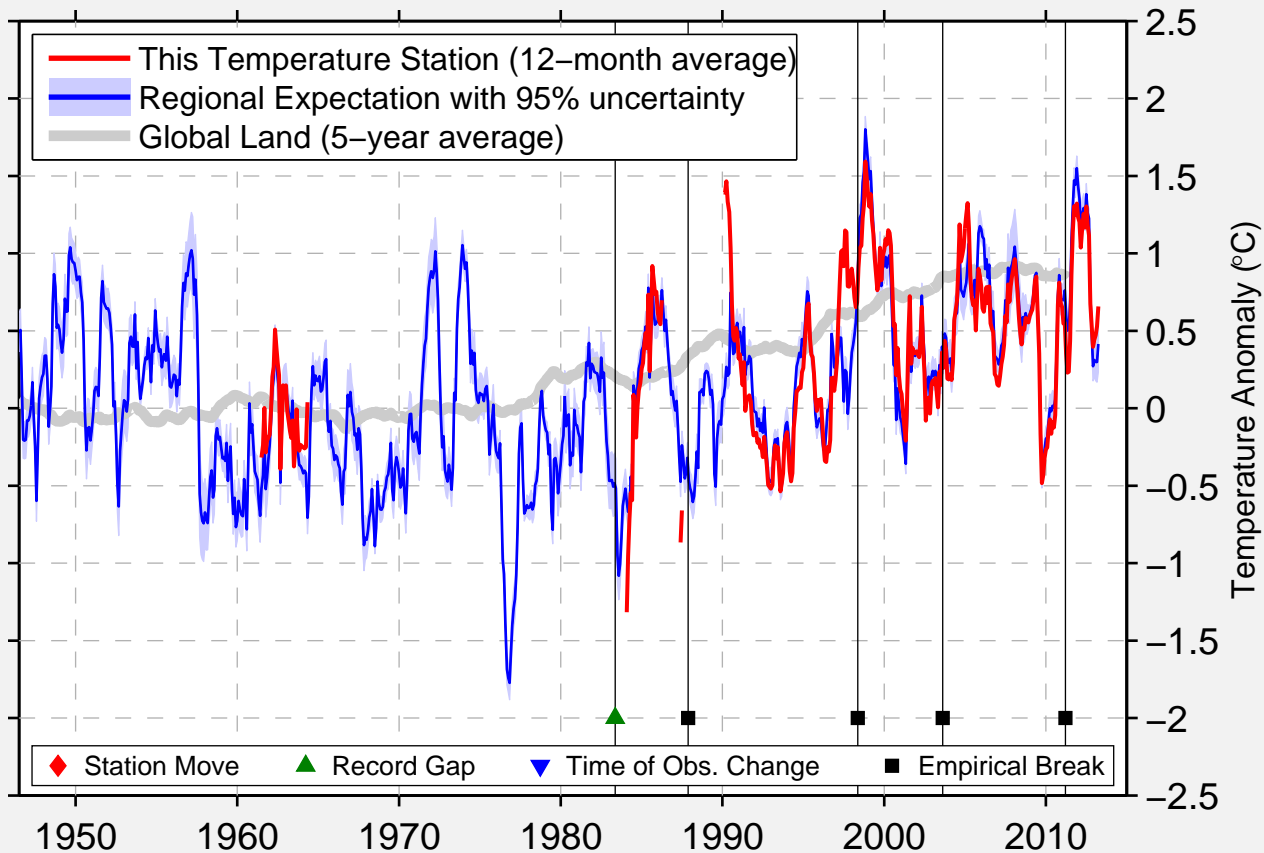

NEW IBERIA/ACADIANA

30.036 N, 91.884 W (United States)

Data Quality Controlled and Aligned at Breakpoints

Berkeley Earth