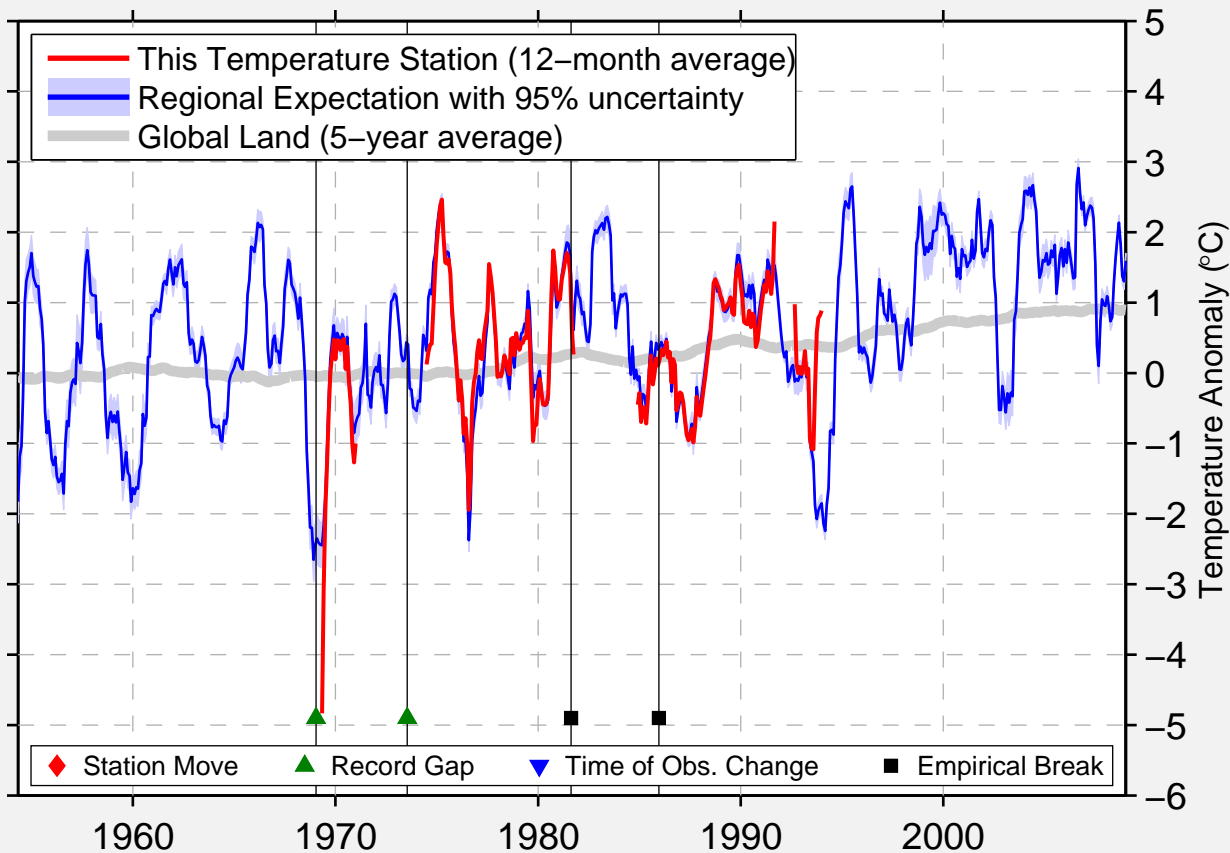

KARABAU

48.450 N, 52.917 E (Kazakhstan)

Data Quality Controlled and Aligned at Breakpoints

Berkeley Earth