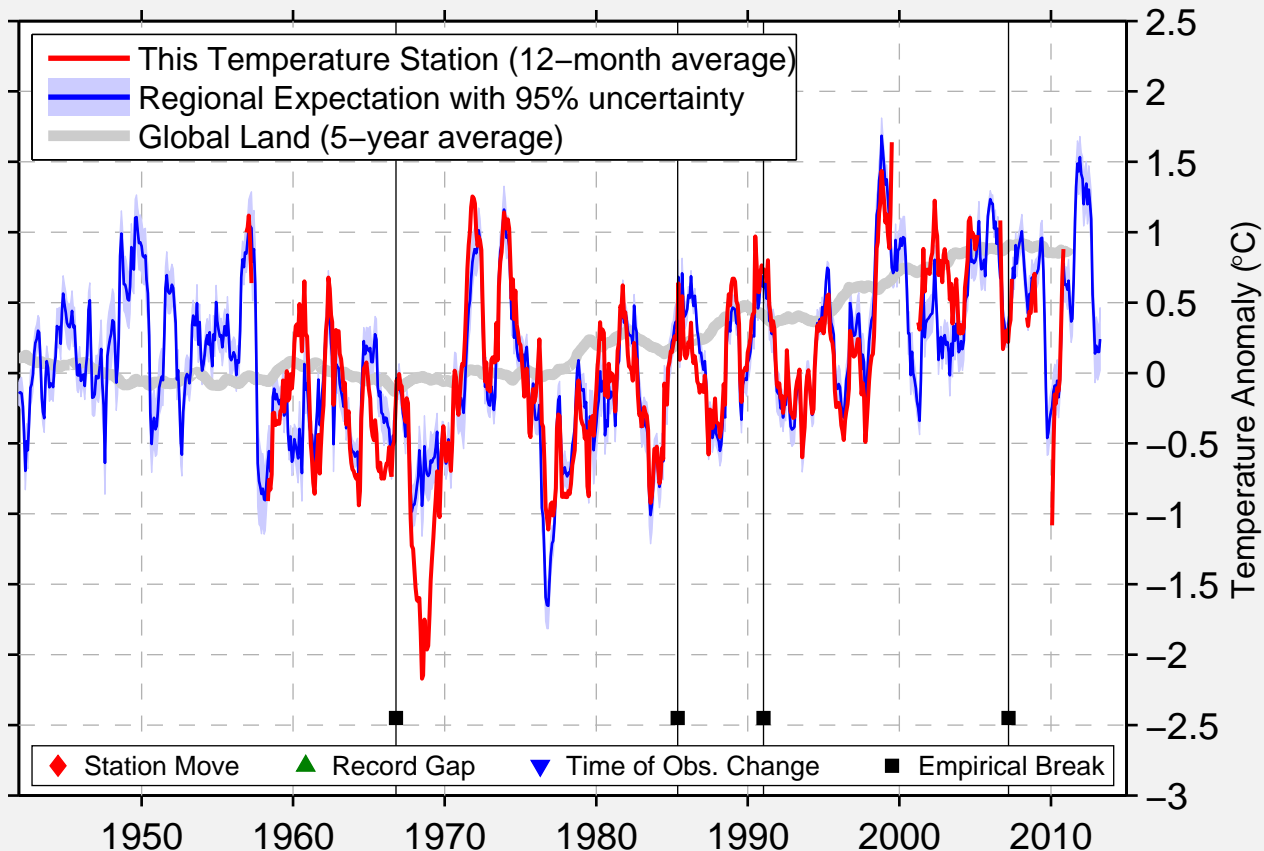

NEW ORLEANS ALVIN CALLENDER FL

29.829 N, 90.017 W (United States)

Data Quality Controlled and Aligned at Breakpoints

Berkeley Earth