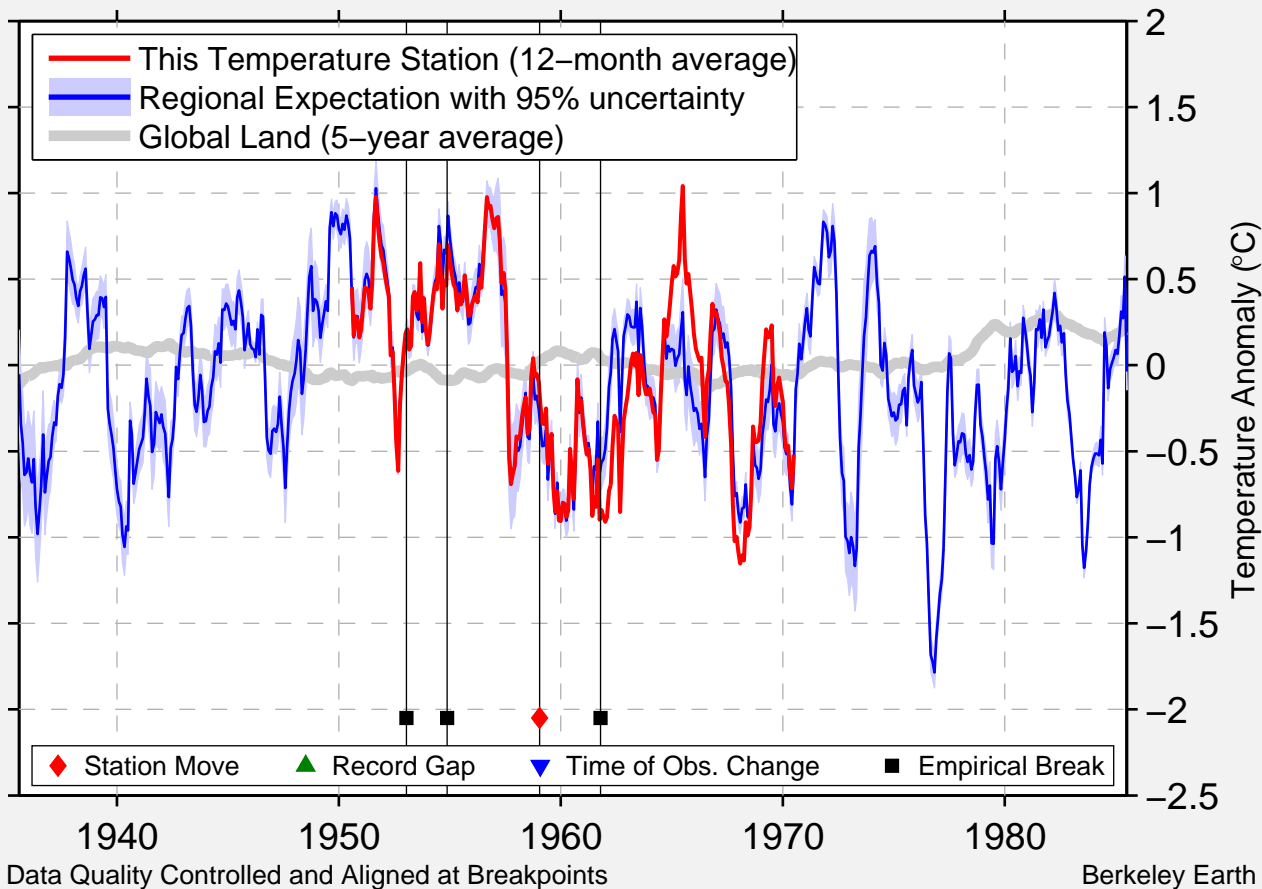

HOUSTON ELLINGTON AFB

29.617 N, 95.167 W (United States)

Data Quality Controlled and Aligned at Breakpoints

Berkeley Earth