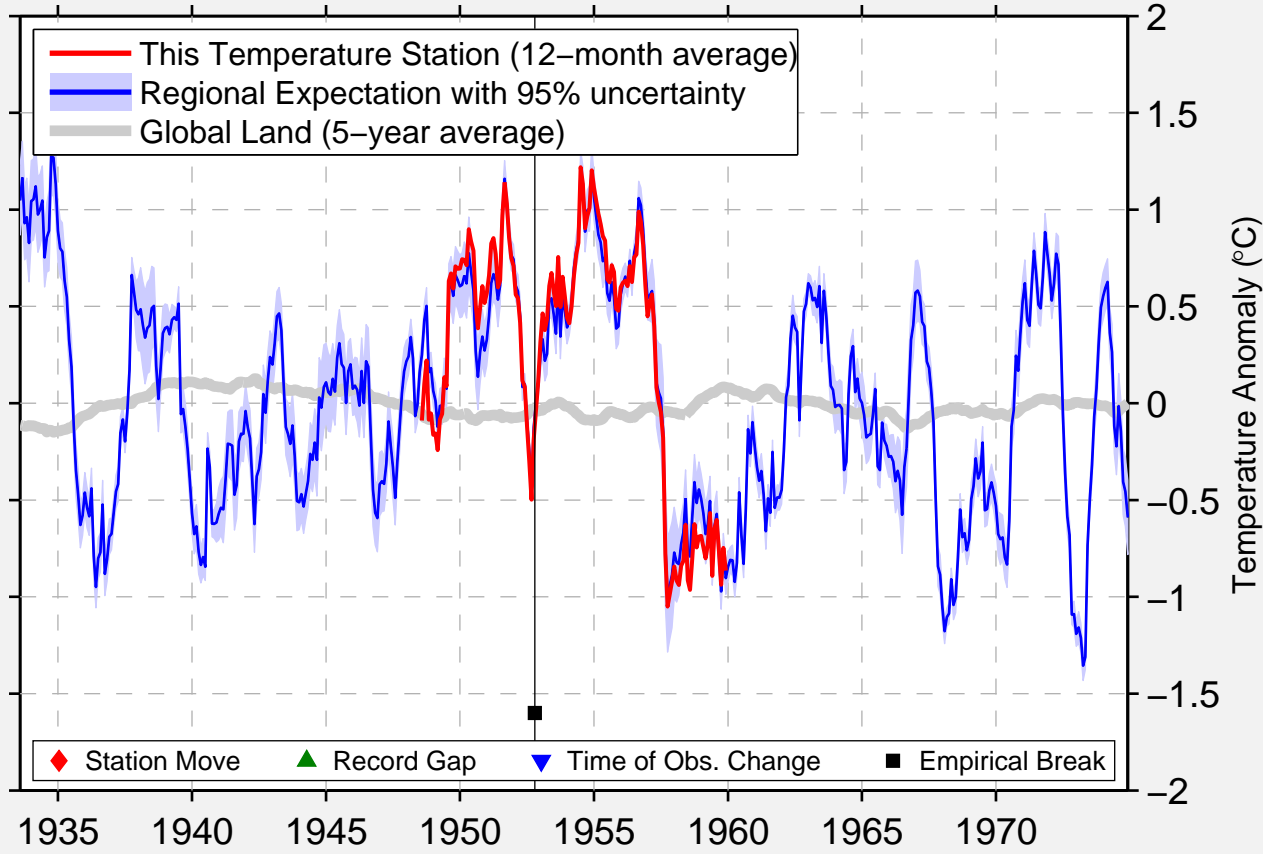

SAN ANTONIO TEXAS/BROOKS AFB

29.350 N, 98.449 W (United States)

Data Quality Controlled and Aligned at Breakpoints

Berkeley Earth