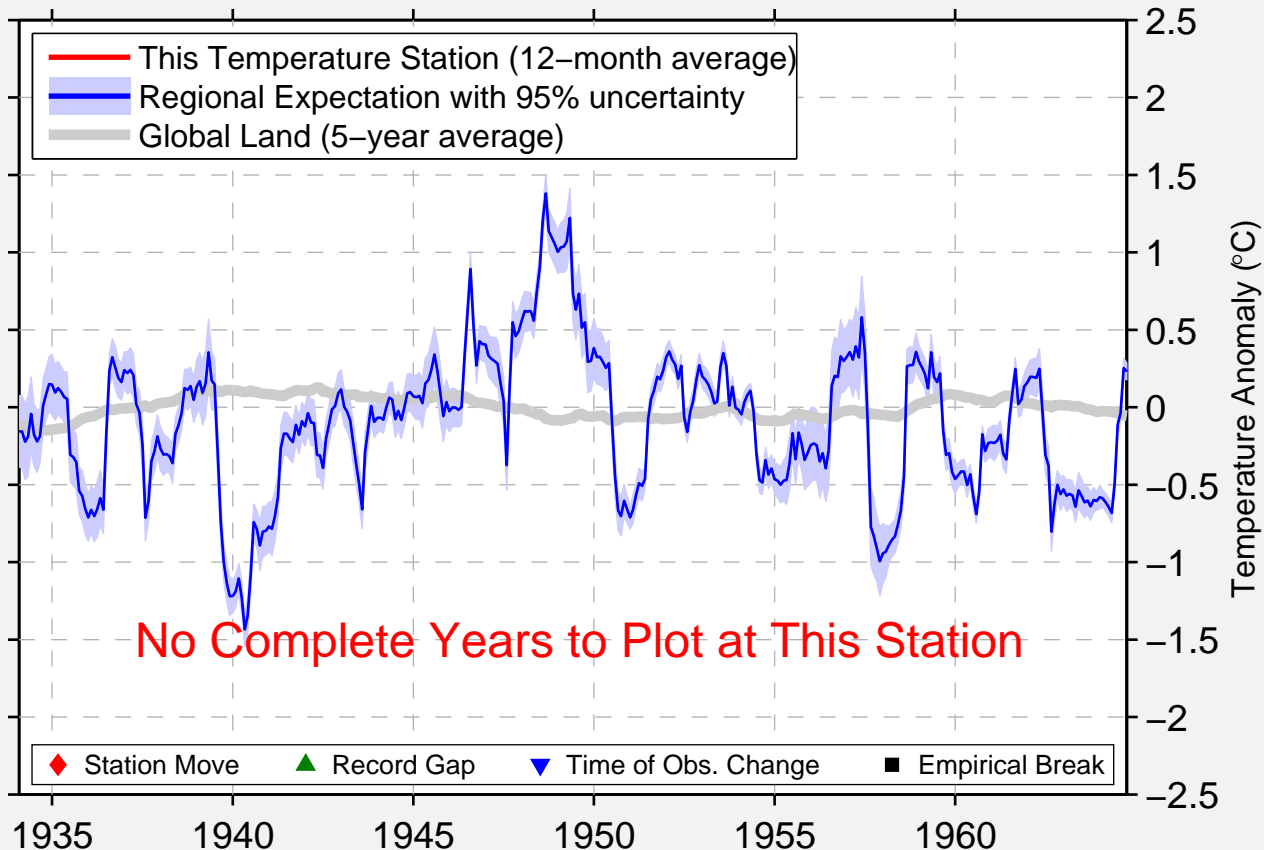

ORLANDO AAF

28.550 N, 81.333 W (United States)

No Complete Years to Plot at This Station

◆ Station Move ▲ Record Gap ▼ Time of Obs. Change ■ Empirical Break