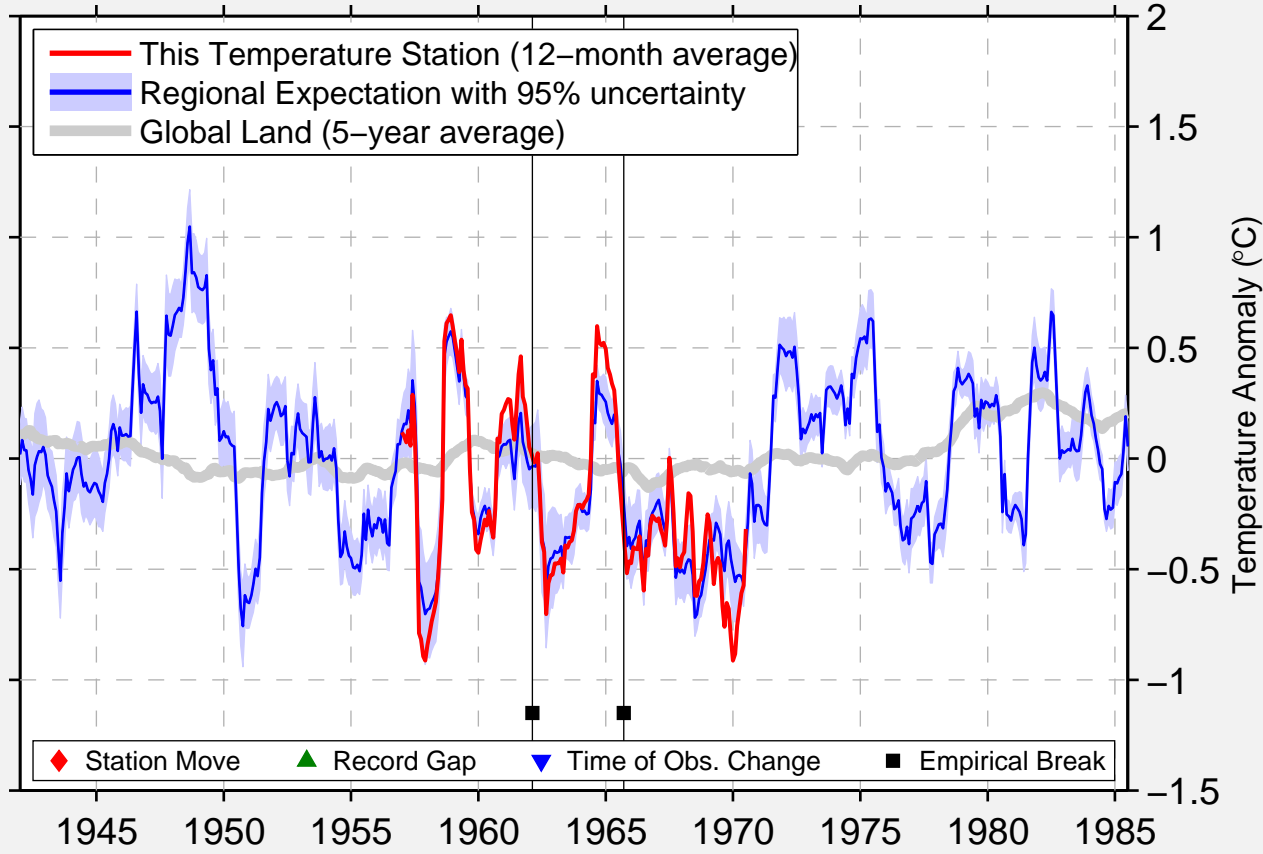

HOMESTEAD AAF

25.483 N, 80.383 W (United States)

Data Quality Controlled and Aligned at Breakpoints

Berkeley Earth