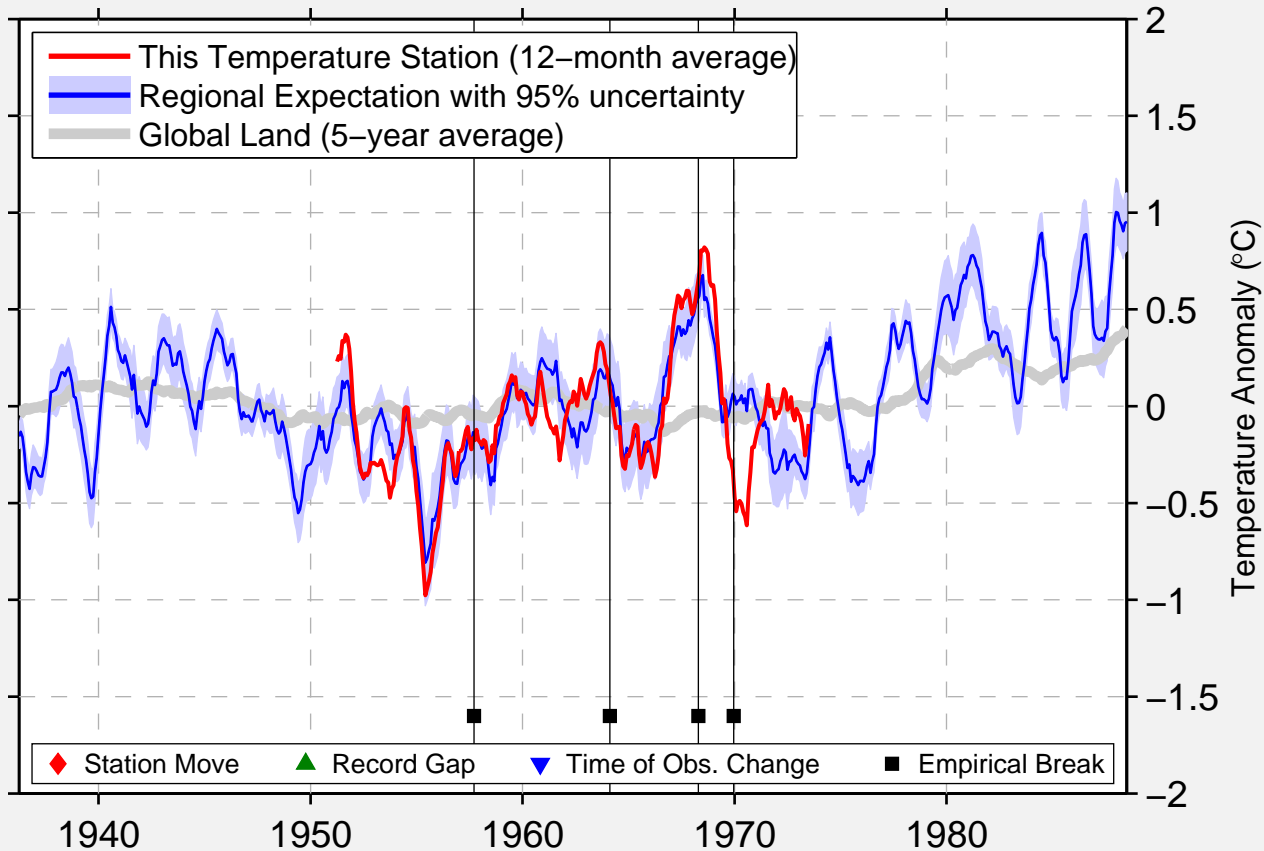

# HAWAII KAI GC 724.19

21.317 N, 157.650 W (United States)

Data Quality Controlled and Aligned at Breakpoints

Berkeley Earth