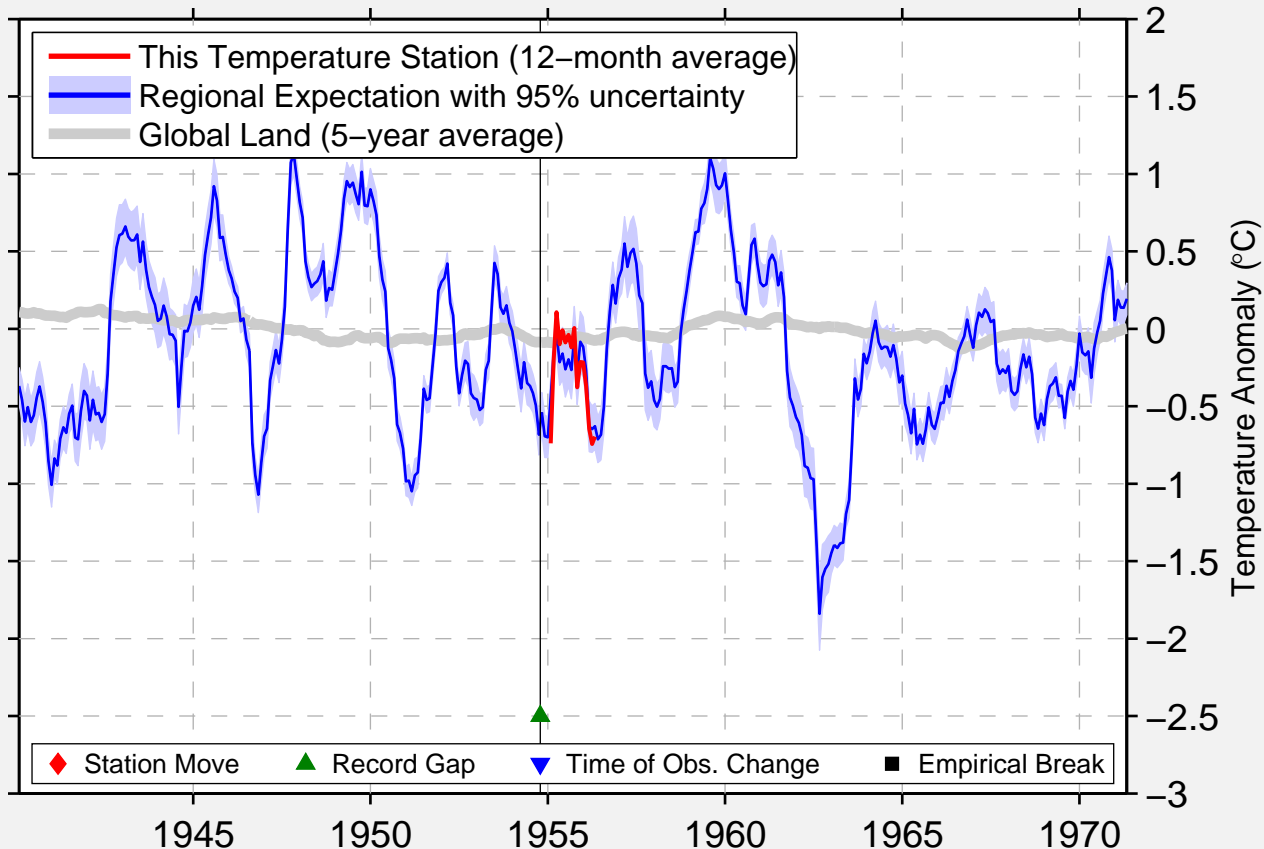

STURGATE

53.366 N, 0.683 W (United Kingdom)

Data Quality Controlled and Aligned at Breakpoints

Berkeley Earth