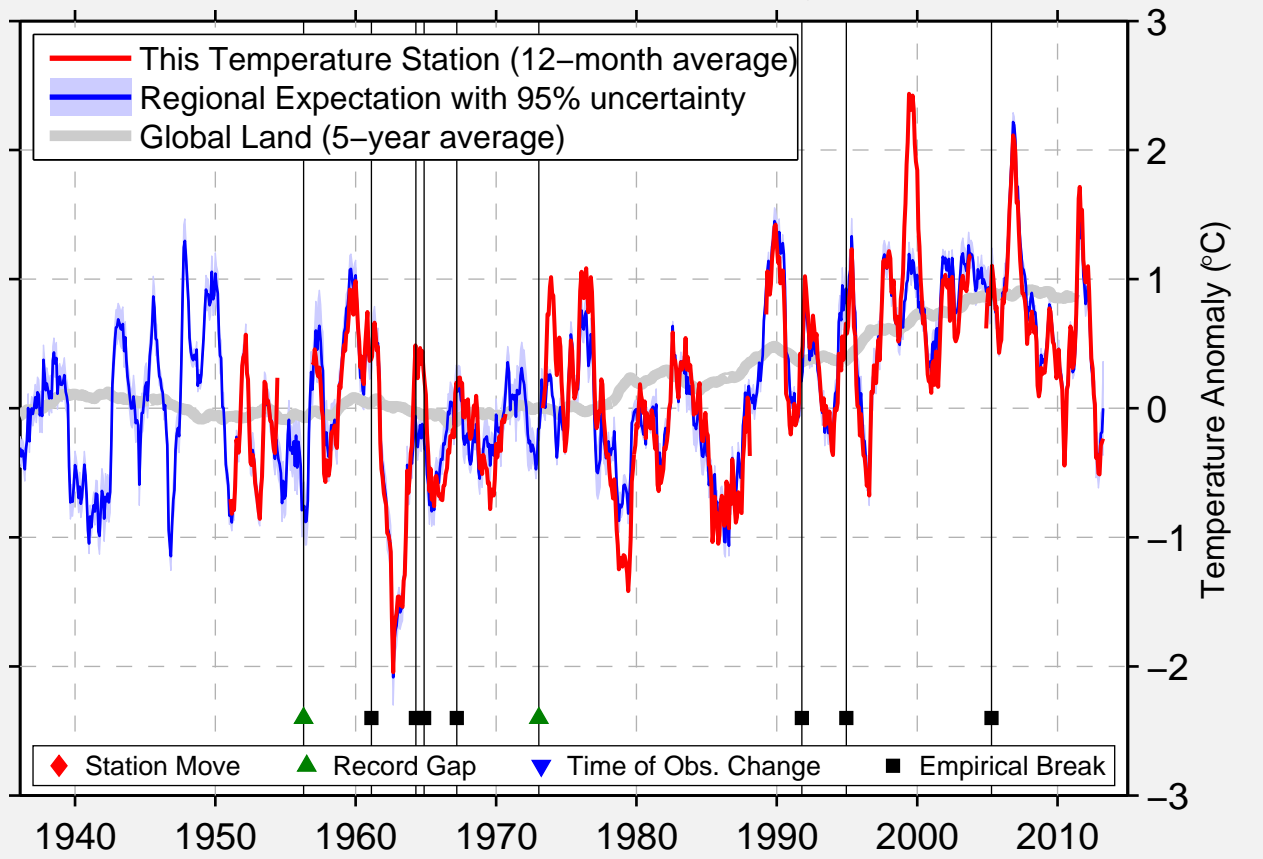

# MILDENHALL RAF

52.367 N, 0.483 E (United Kingdom)

Data Quality Controlled and Aligned at Breakpoints

Berkeley Earth