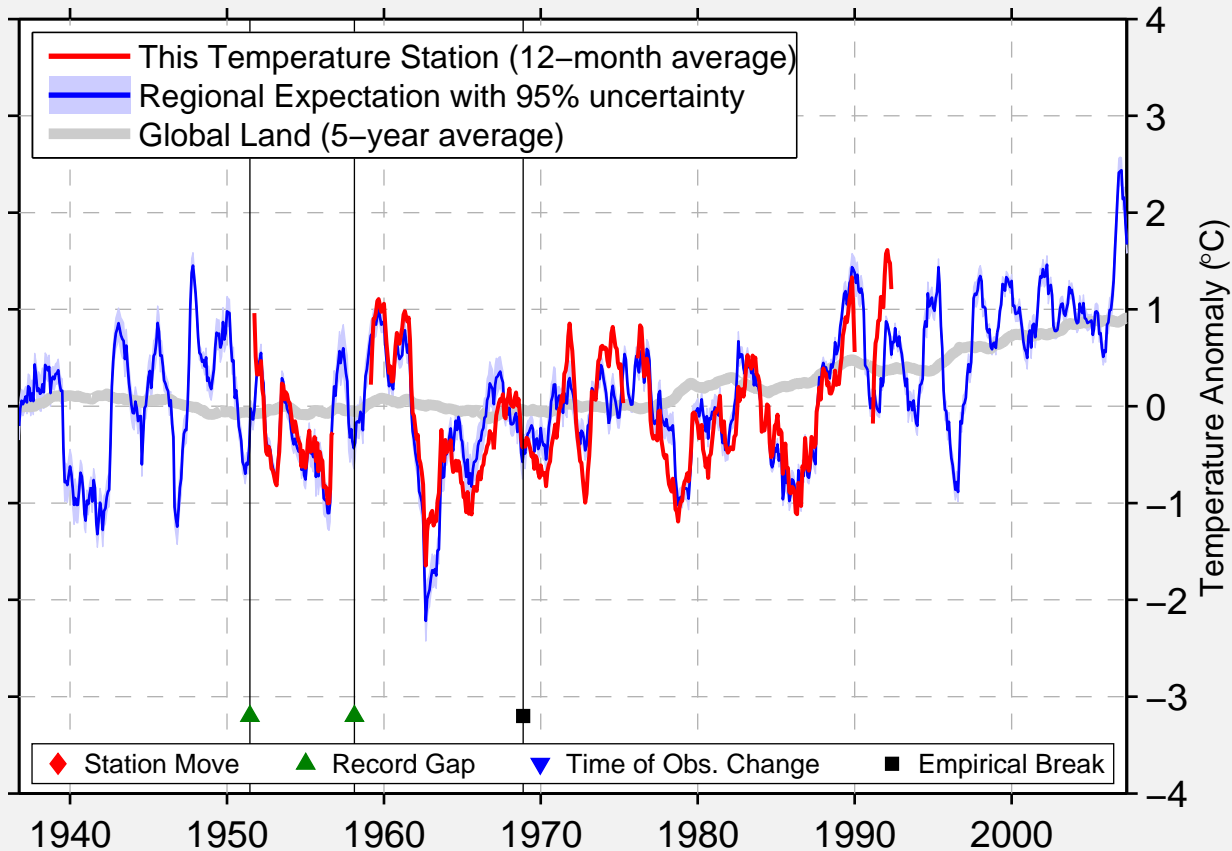

BENTWATERS RAF

52.133 N, 1.433 E (United Kingdom)

Data Quality Controlled and Aligned at Breakpoints

Berkeley Earth