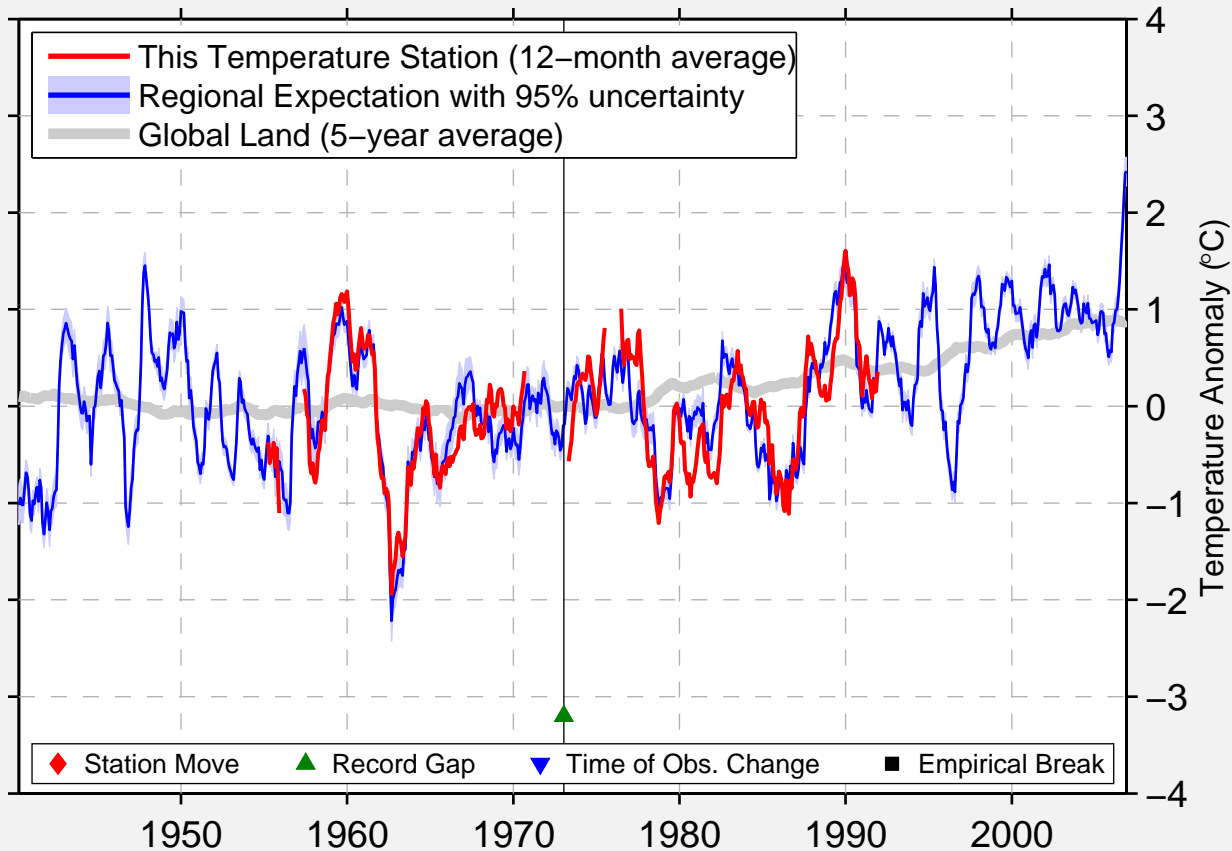

# WOODBRIIDGE RAF

52.083 N, 1.400 E (United Kingdom)

Data Quality Controlled and Aligned at Breakpoints

Berkeley Earth