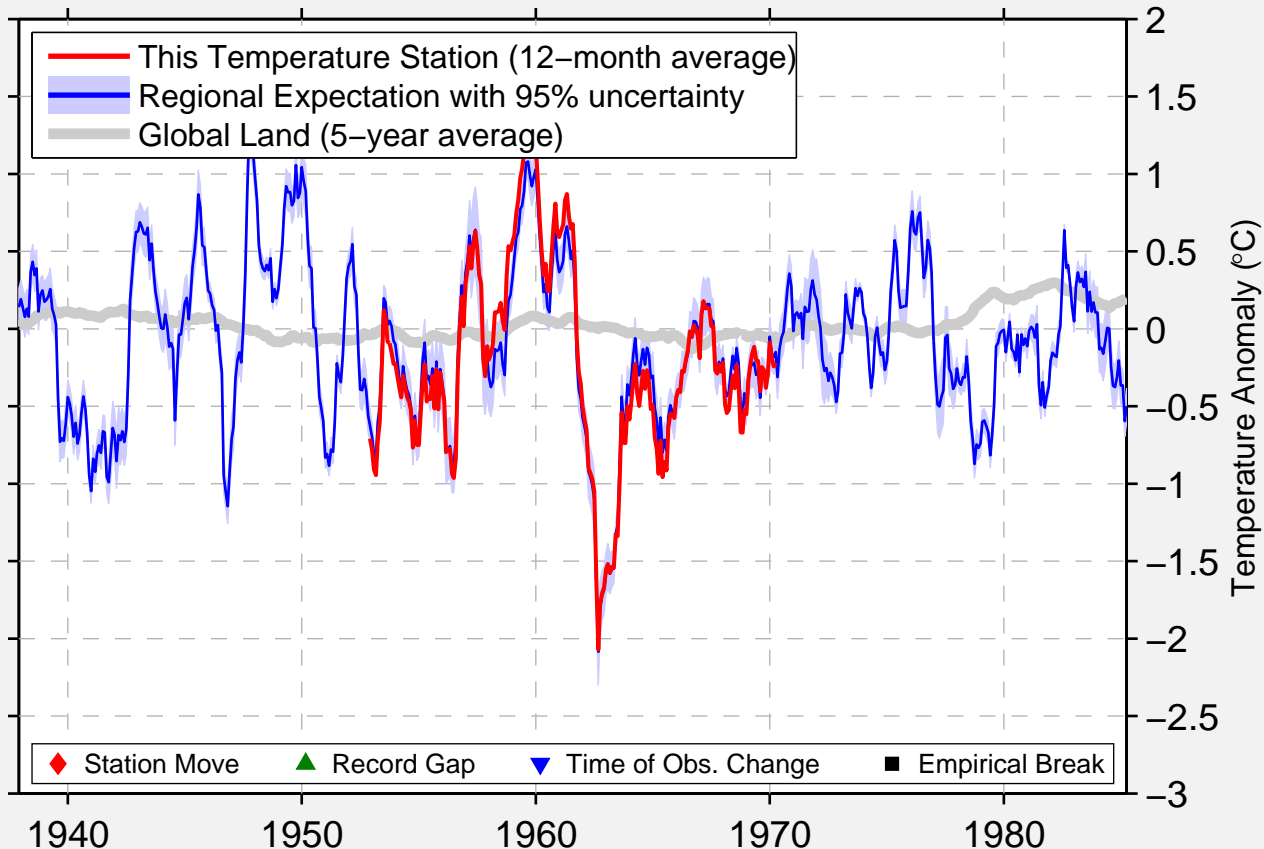

# WETHERSFIELD(RAF)

51.967 N, 0.500 E (United Kingdom)

Data Quality Controlled and Aligned at Breakpoints

Berkeley Earth