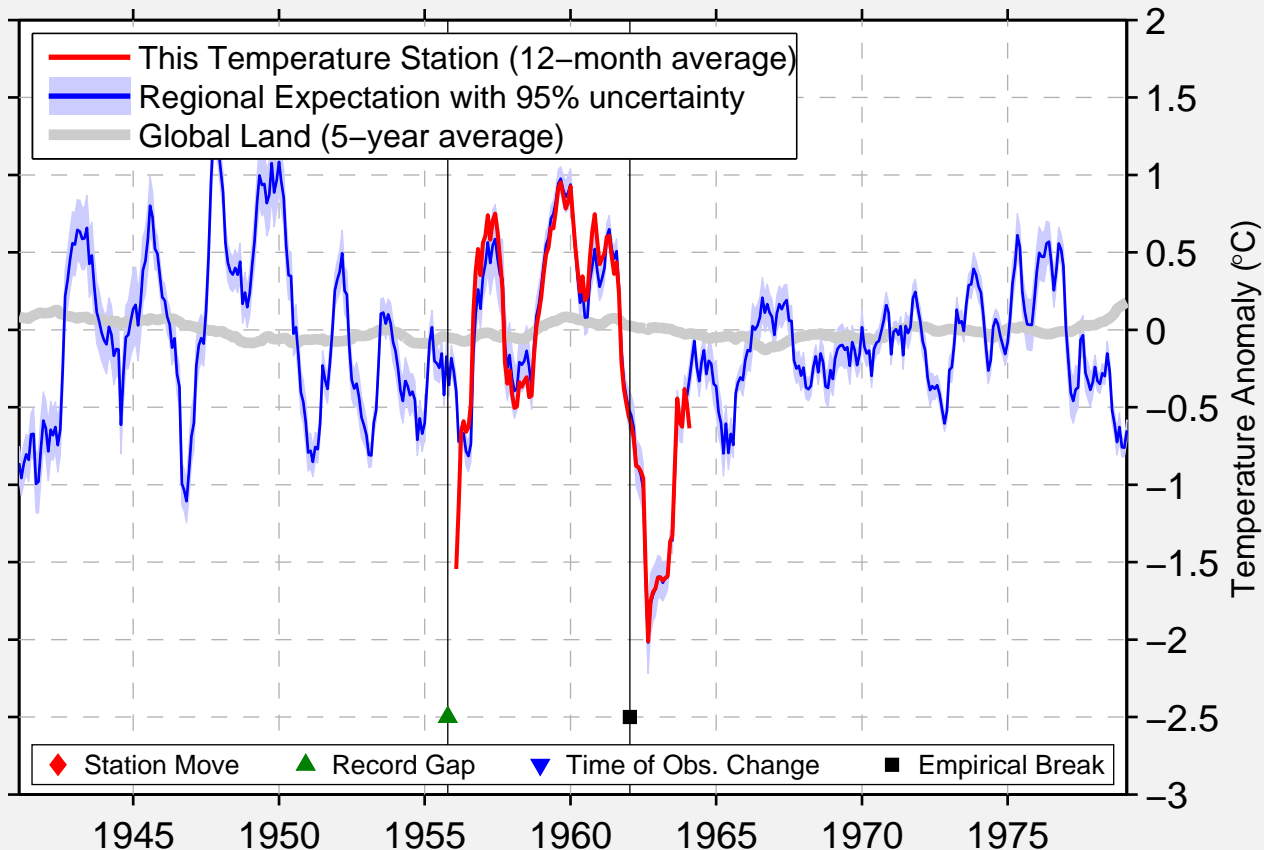

GREENHAM COMMON RAF

51.383 N, 1.283 W (United Kingdom)

Data Quality Controlled and Aligned at Breakpoints

Berkeley Earth