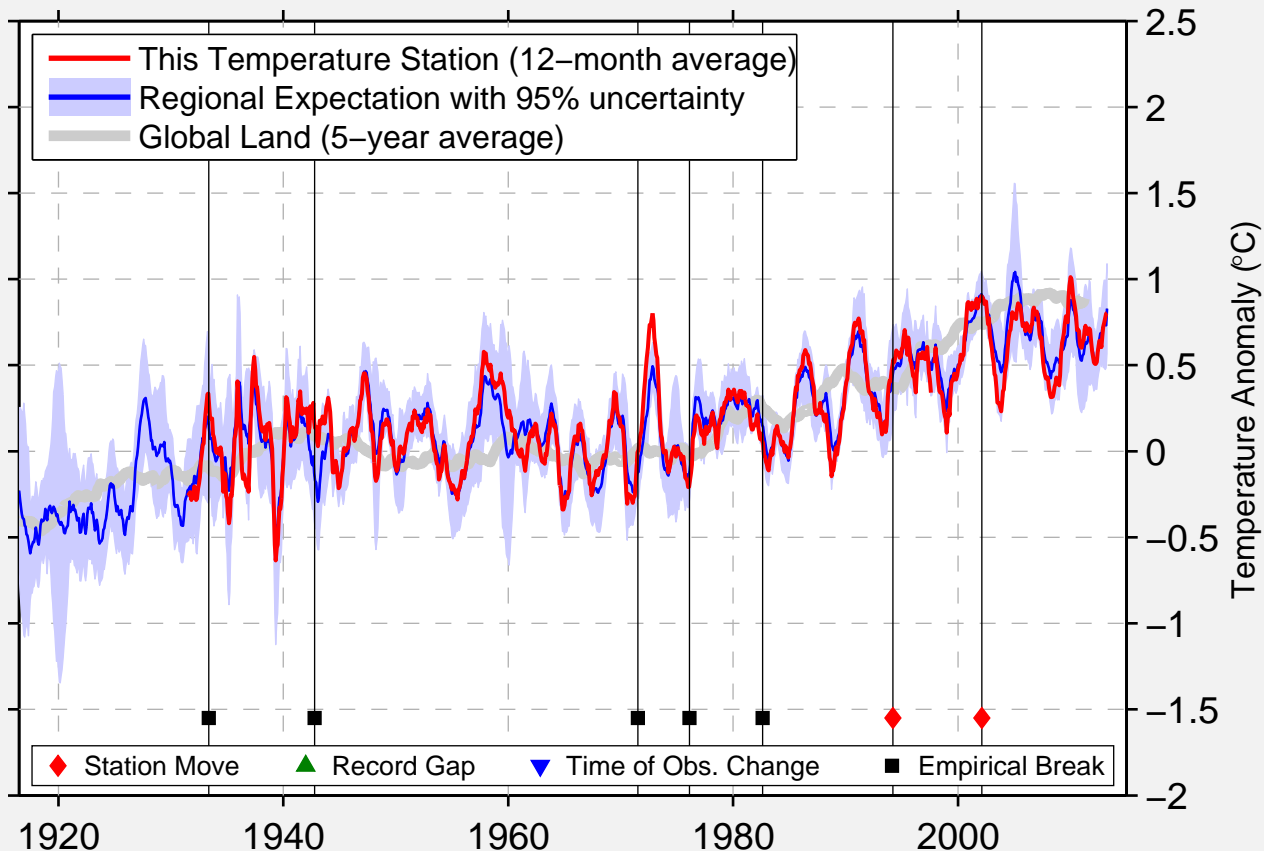

FUNAFUTI INTL ARPT

8.508 S, 179.167 E (Tuvalu)

Data Quality Controlled and Aligned at Breakpoints

Berkeley Earth