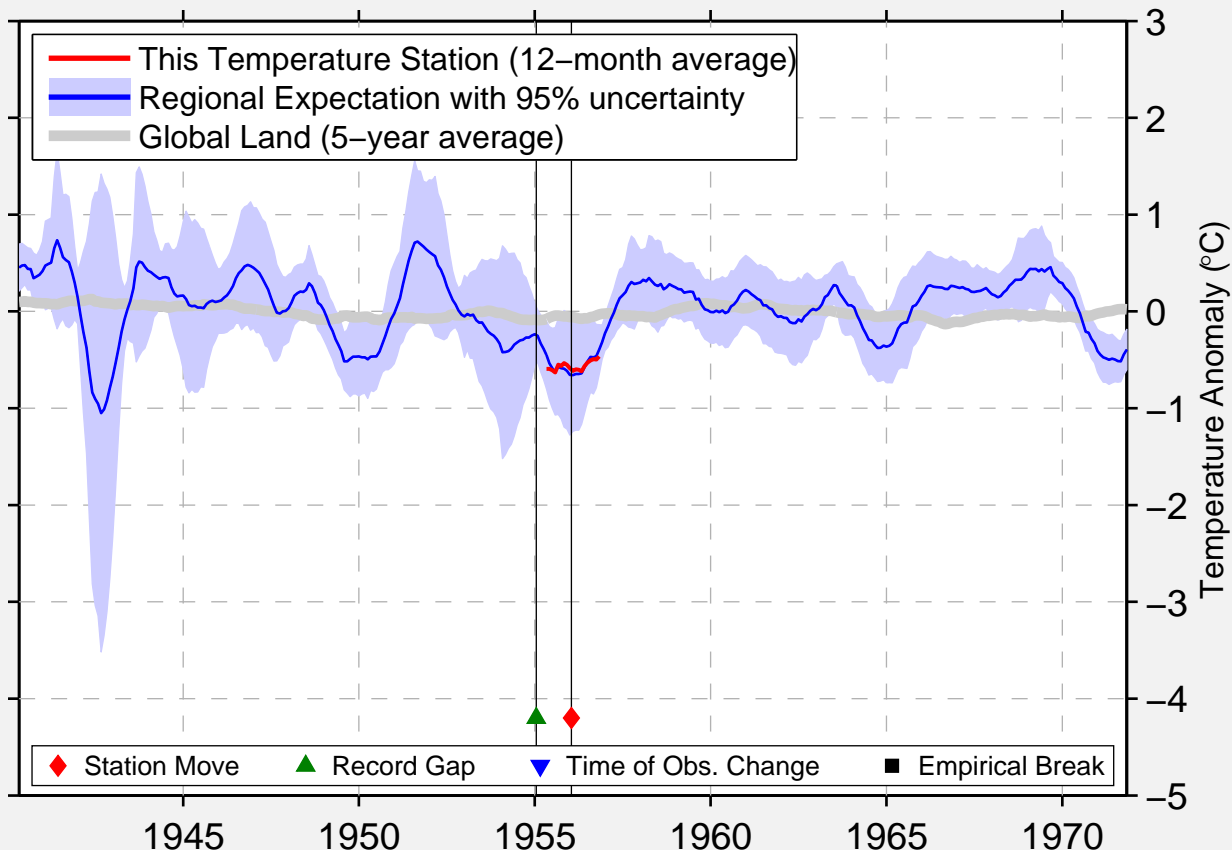

# PALMYRA ISLAND LINE ISLANDS

5.883 N, 162.083 W (Palmyra Atoll [United States])

Data Quality Controlled and Aligned at Breakpoints

Berkeley Earth