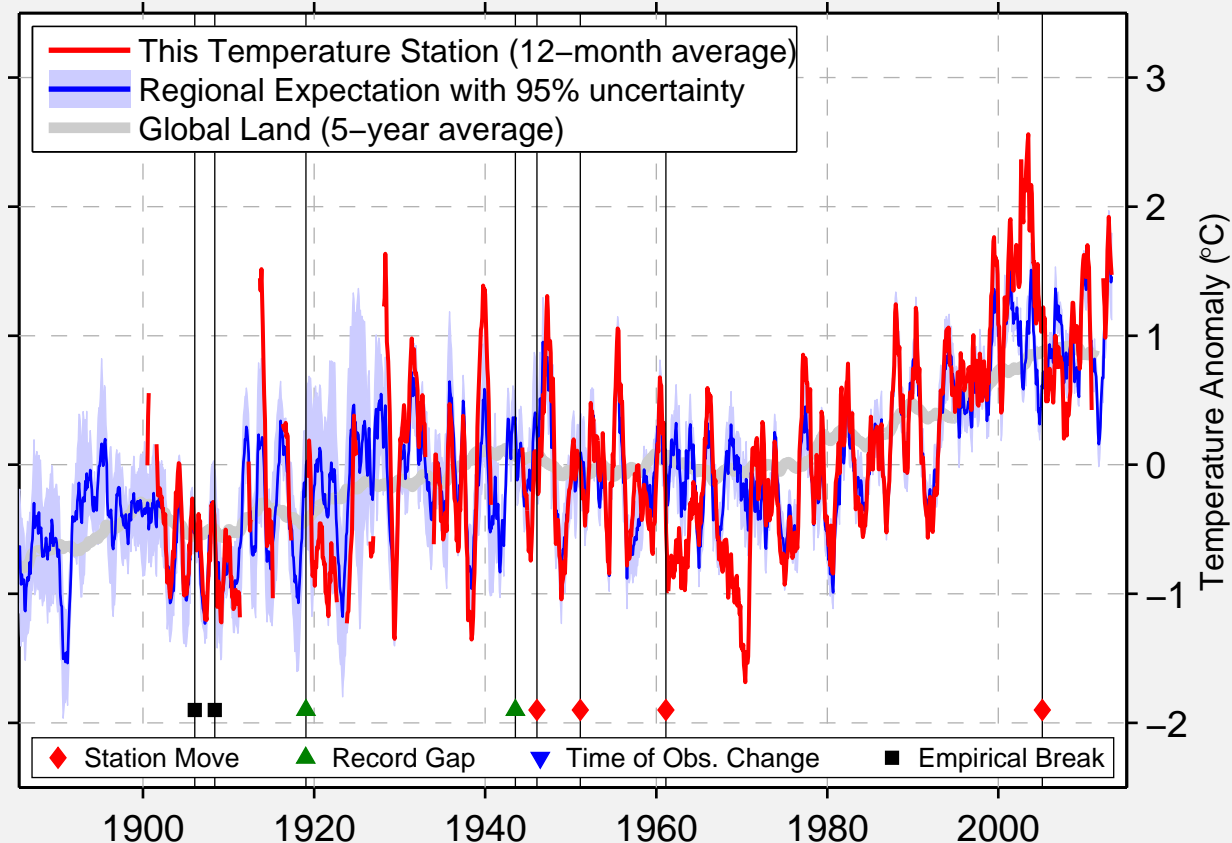

TRIPOLI INTERNATIONAL AIRPORT

32.779 N, 13.183 E (Libya)

Data Quality Controlled and Aligned at Breakpoints

Berkeley Earth