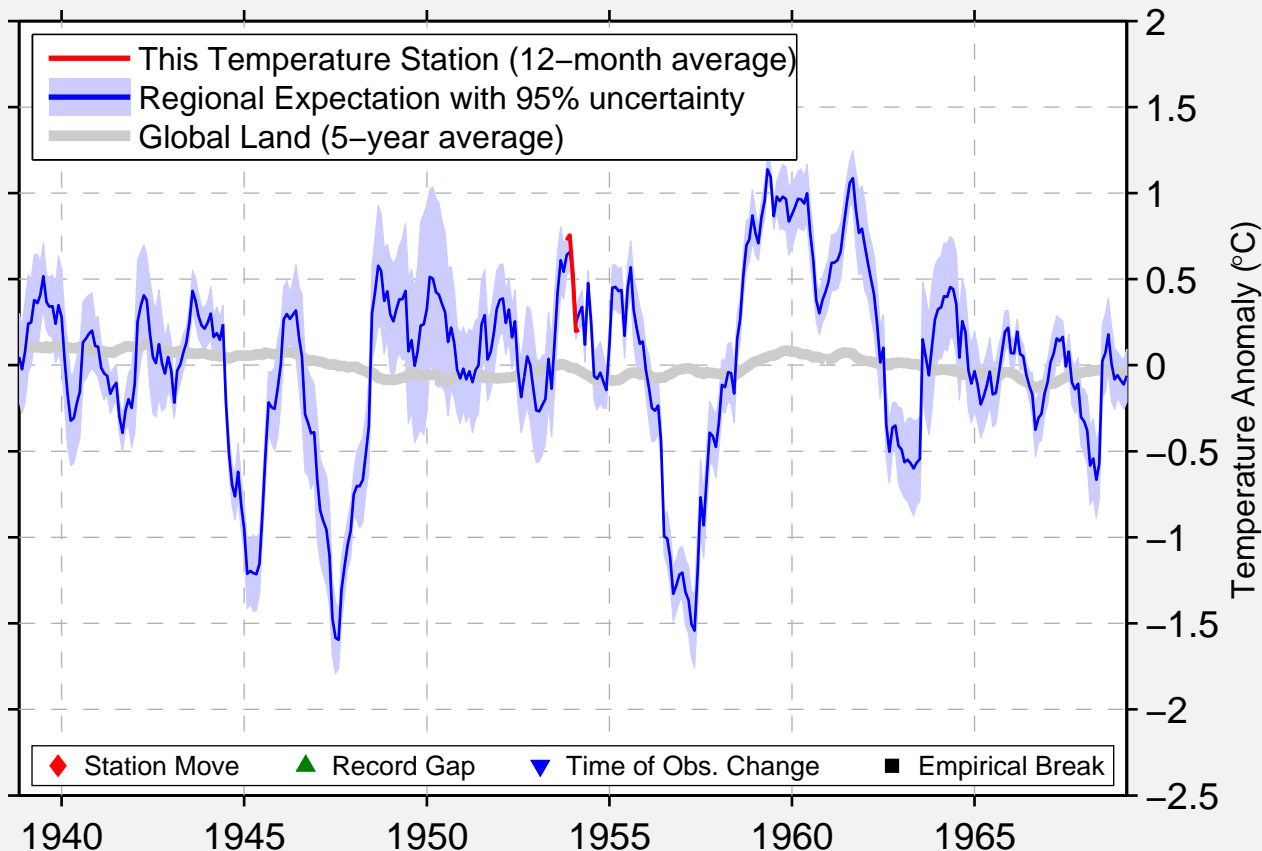

KANSONG TEAM 850

38.317 N, 128.517 E (Korea, South)

◆ Station Move ▲ Record Gap ▼ Time of Obs. Change ■ Empirical Break