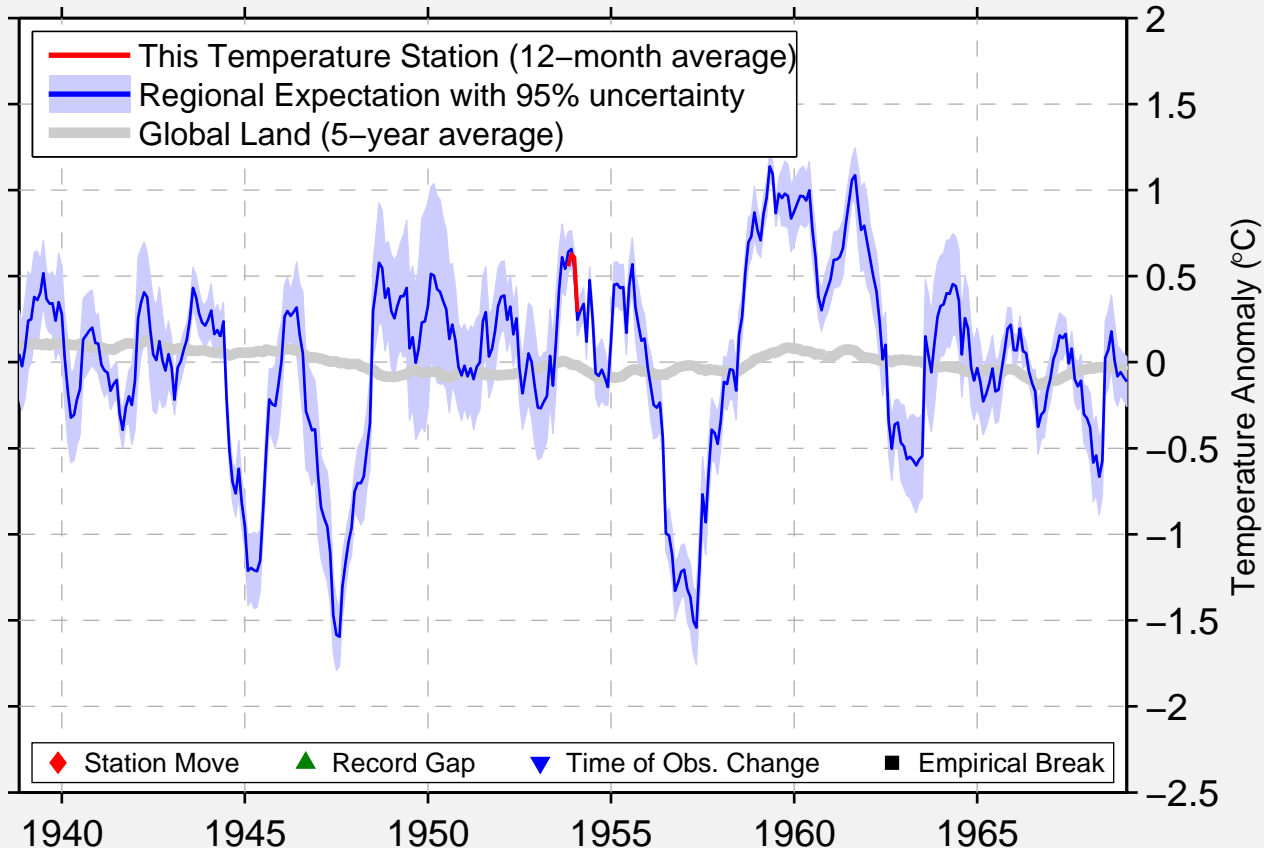

HWACHON TEAM 830

38.133 N, 127.683 E (Korea, South)

Data Quality Controlled and Aligned at Breakpoints

Berkeley Earth