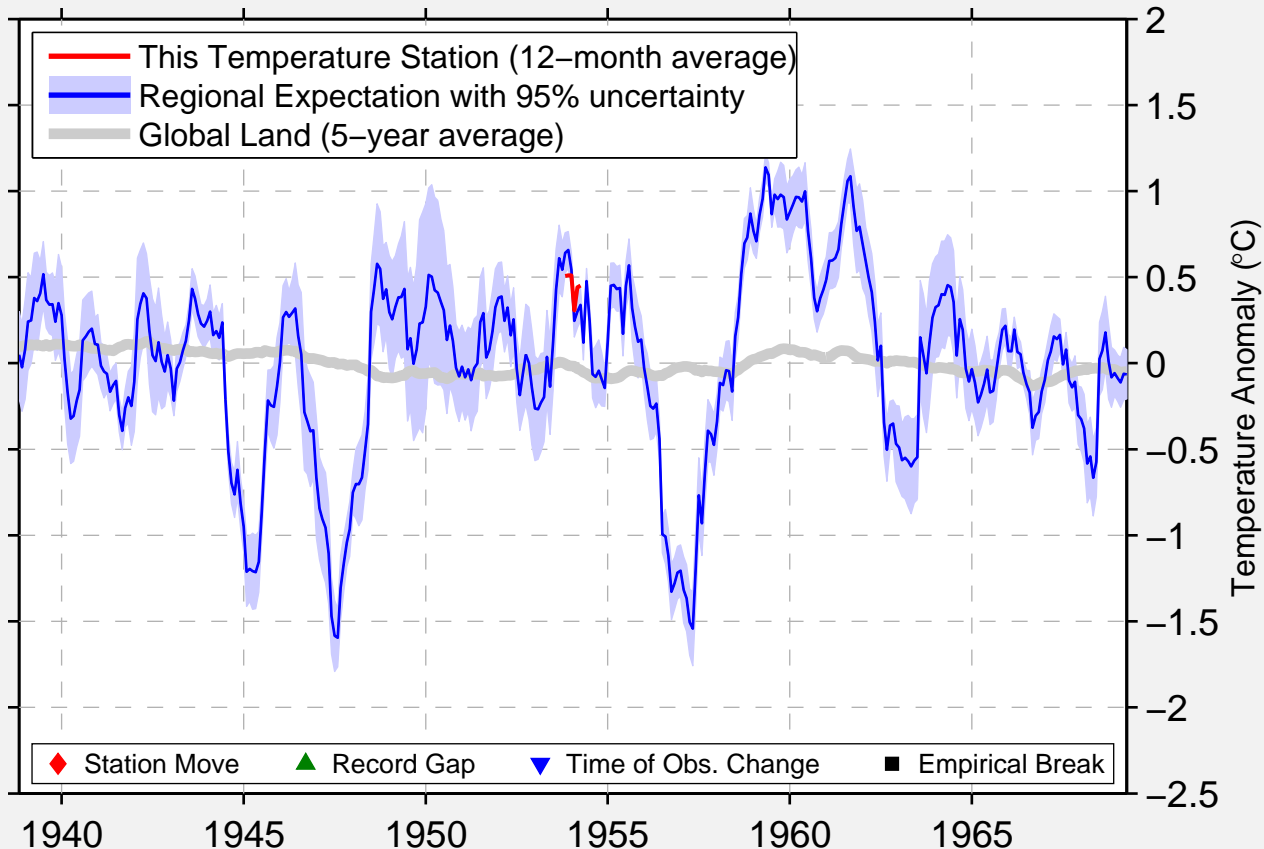

CHOKHYON DONG TEAM 8

38.033 N, 127.367 E (Korea, South)

◆ Station Move ▲ Record Gap ▼ Time of Obs. Change ■ Empirical Break