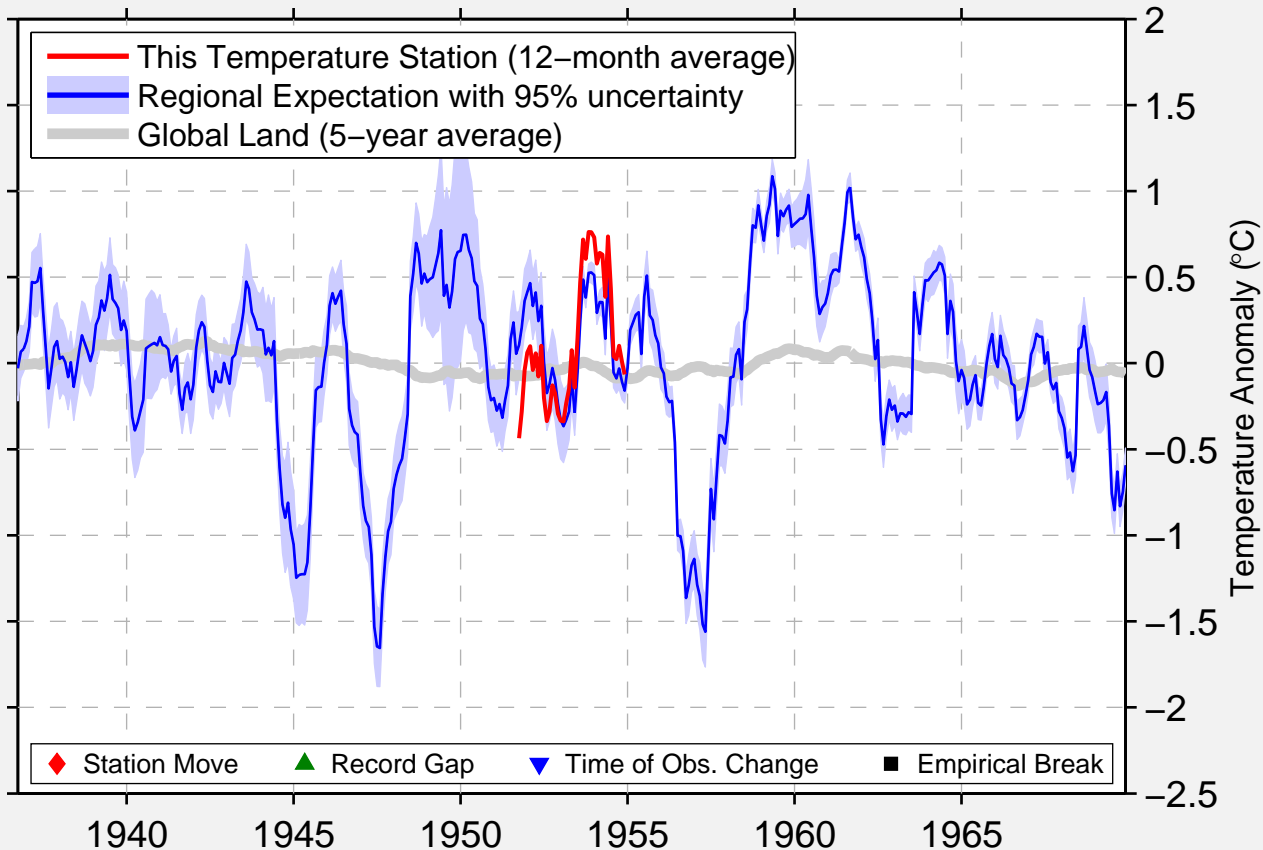

# YEO I DO K-16

37.533 N, 126.950 E (Korea, South)

Data Quality Controlled and Aligned at Breakpoints

Berkeley Earth