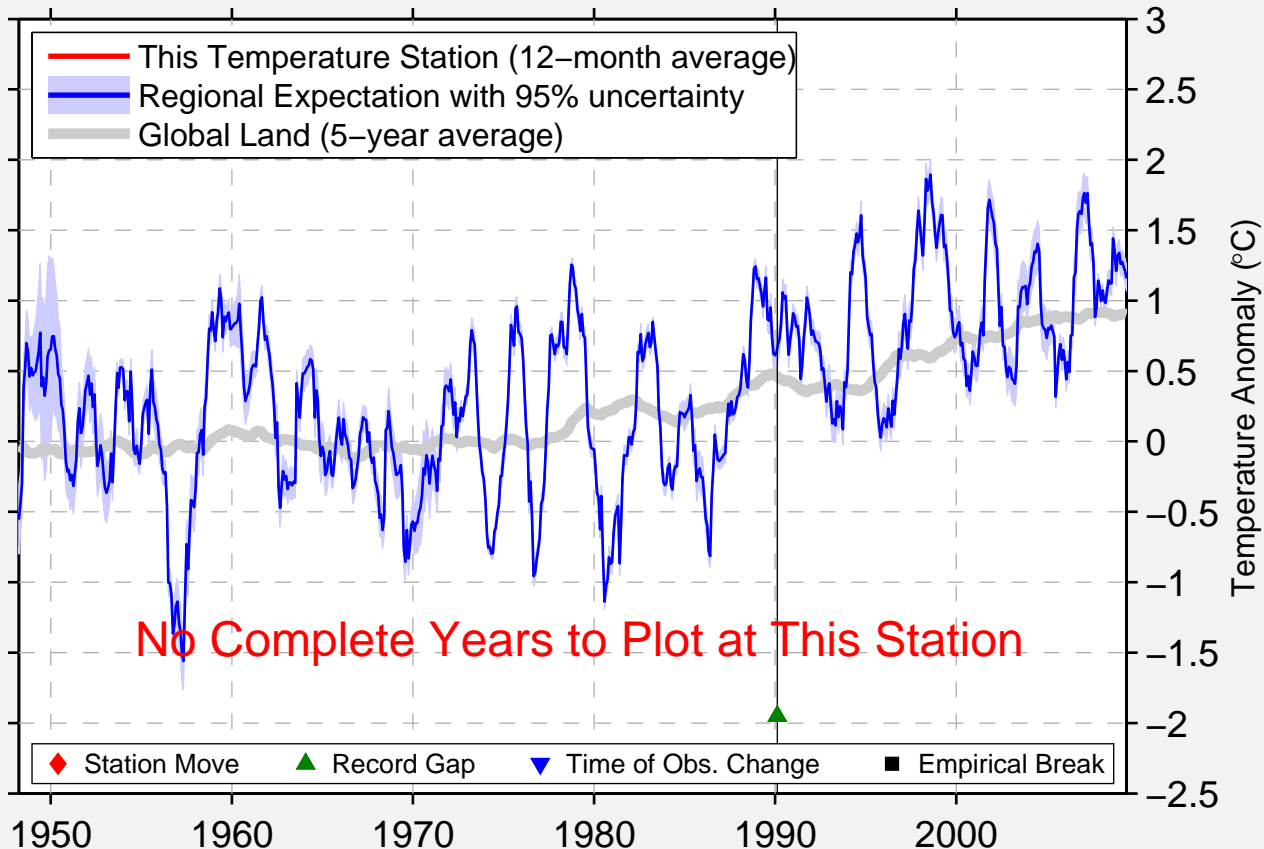

KOON-IN RANGE

37.033 N, 126.750 E (Korea, South)

No Complete Years to Plot at This Station

◆ Station Move ▲ Record Gap ▼ Time of Obs. Change ■ Empirical Break