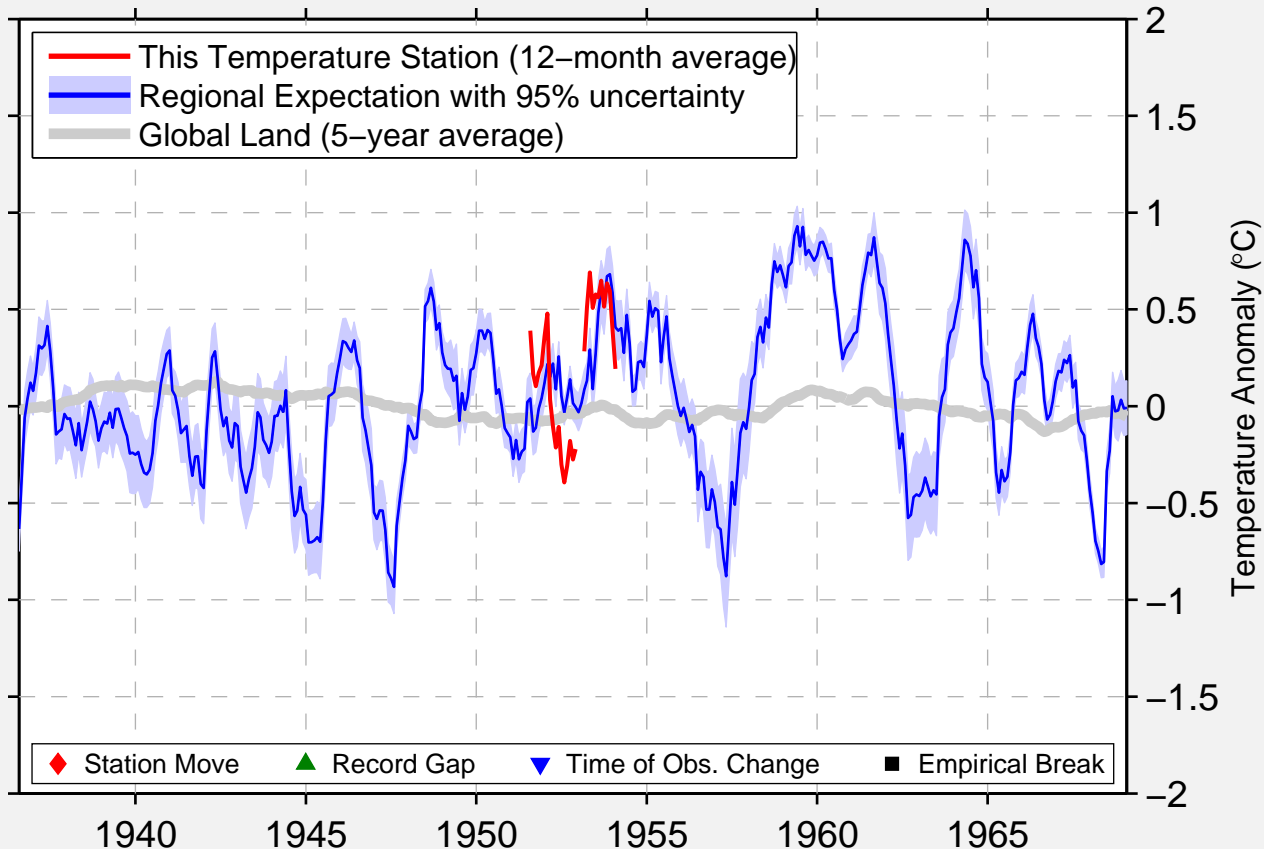

CHEJU DO K 40

33.517 N, 126.483 E (Korea, South)

Data Quality Controlled and Aligned at Breakpoints

Berkeley Earth