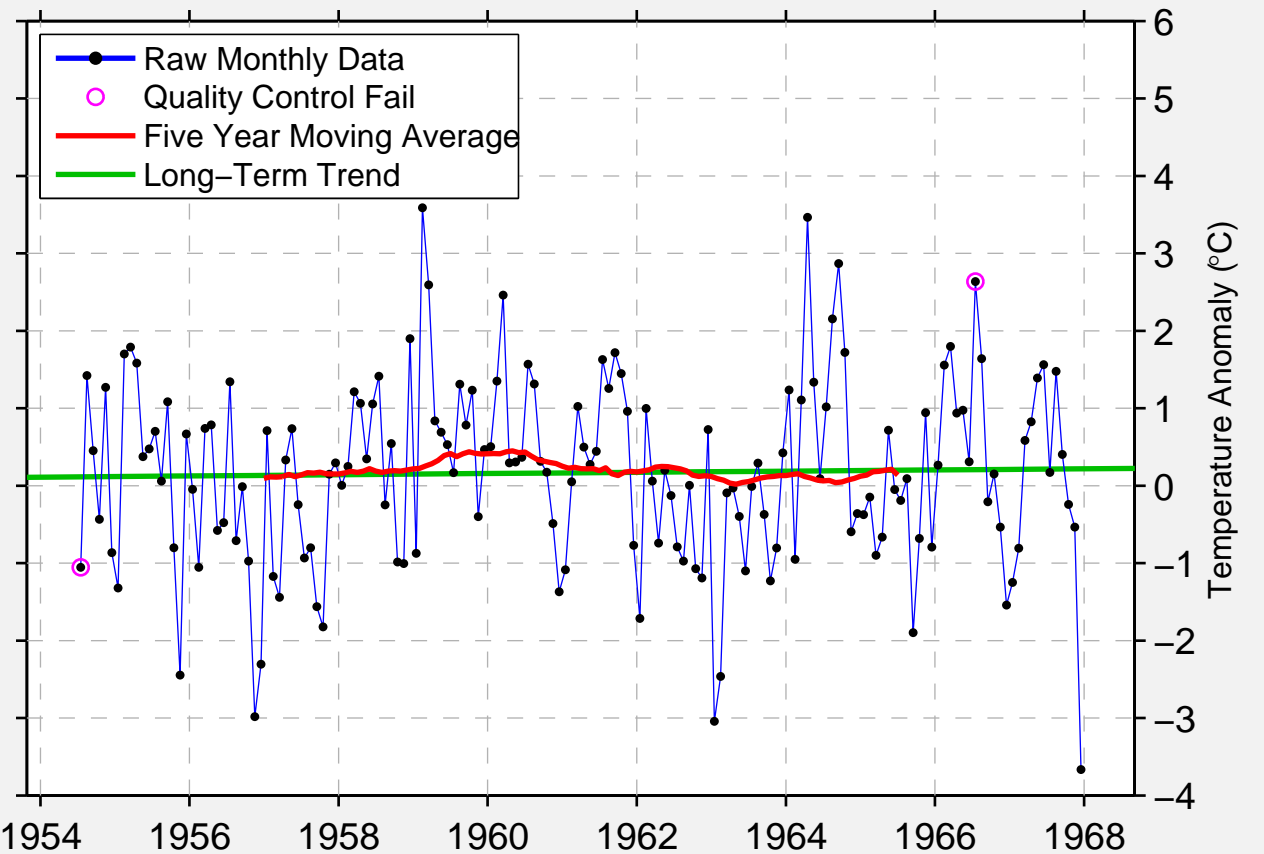

CHEJU DO K 39

33.200 N, 126.267 E (Korea, South)

- Raw Monthly Data
- Quality Control Fail
- Five Year Moving Average
- Long-Term Trend

Temperature Anomaly (°C)

1954 1956 1958 1960 1962 1964 1966 1968