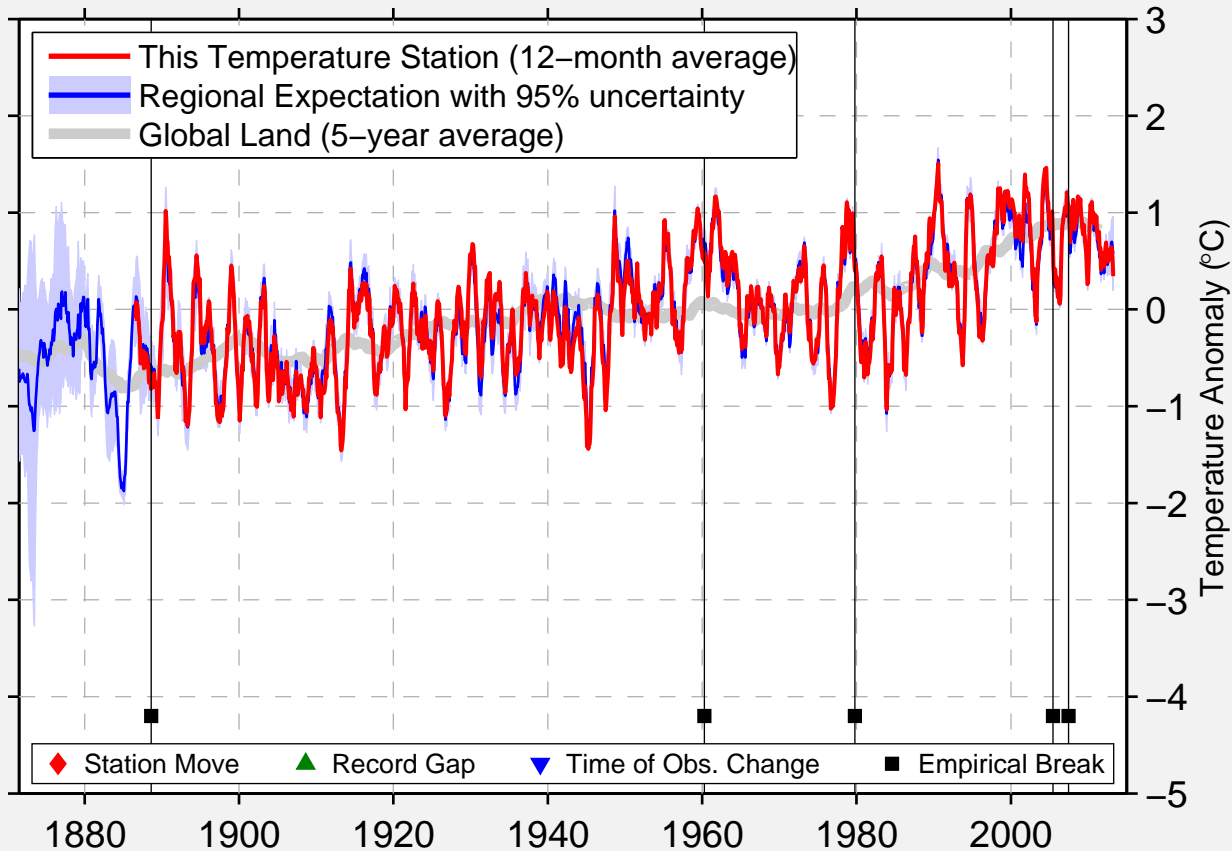

# NIIGATA AIRPORT

37.936 N, 139.083 E (Japan)

Data Quality Controlled and Aligned at Breakpoints

Berkeley Earth