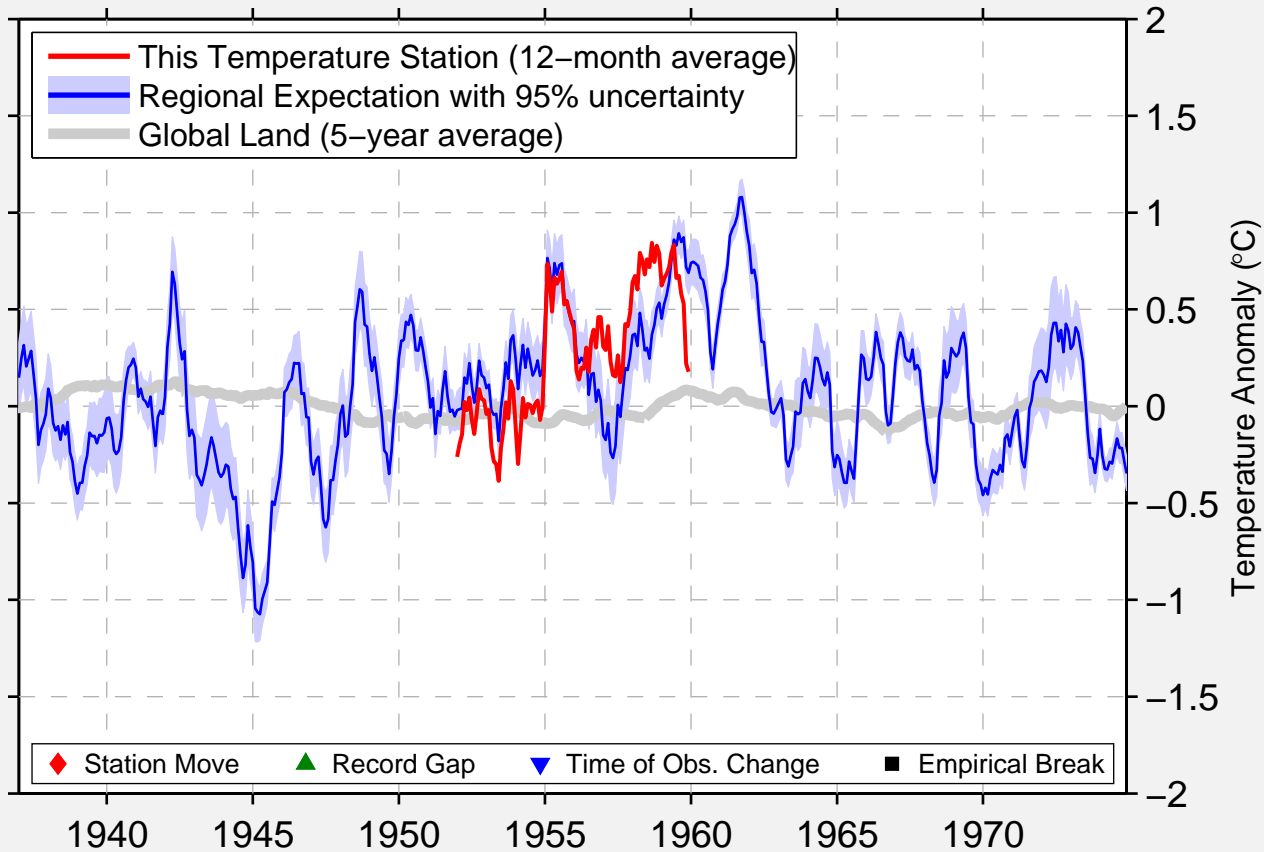

OPPAMA

35.317 N, 139.650 E (Japan)

◆ Station Move ▲ Record Gap ▼ Time of Obs. Change ■ Empirical Break