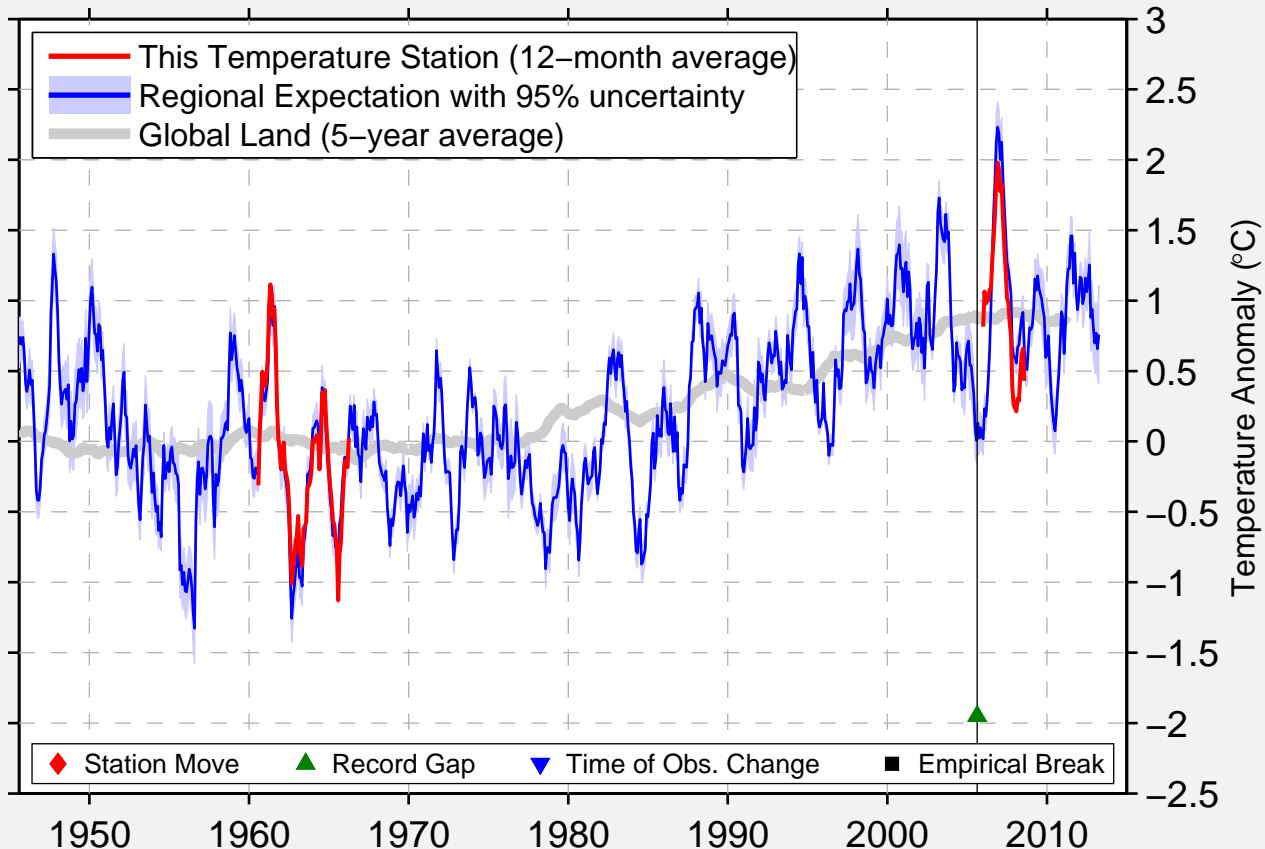

VERONA/BOSCOMANTICO

45.467 N, 10.933 E (Italy)

Data Quality Controlled and Aligned at Breakpoints

Berkeley Earth