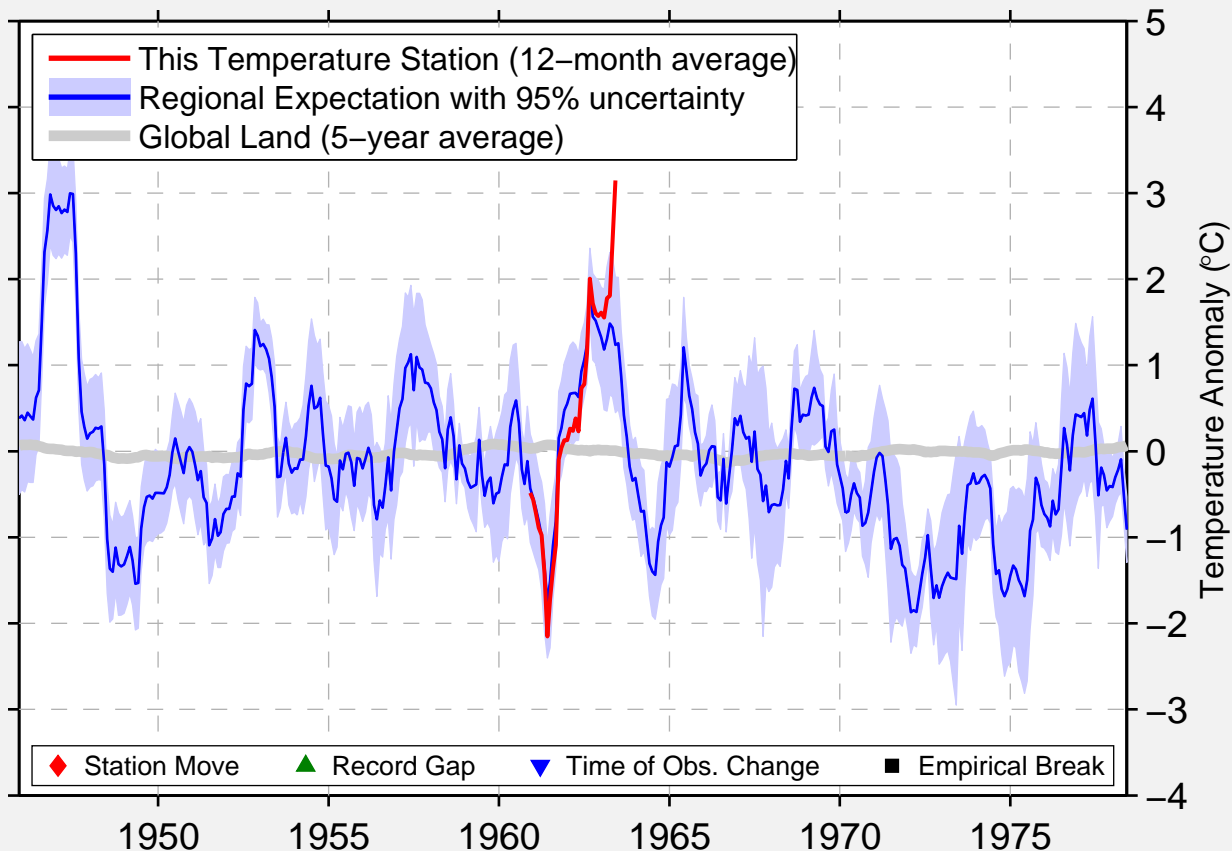

# CAMP CENTURY

77.167 N, 61.133 W (Greenland [Denmark])

Data Quality Controlled and Aligned at Breakpoints

Berkeley Earth