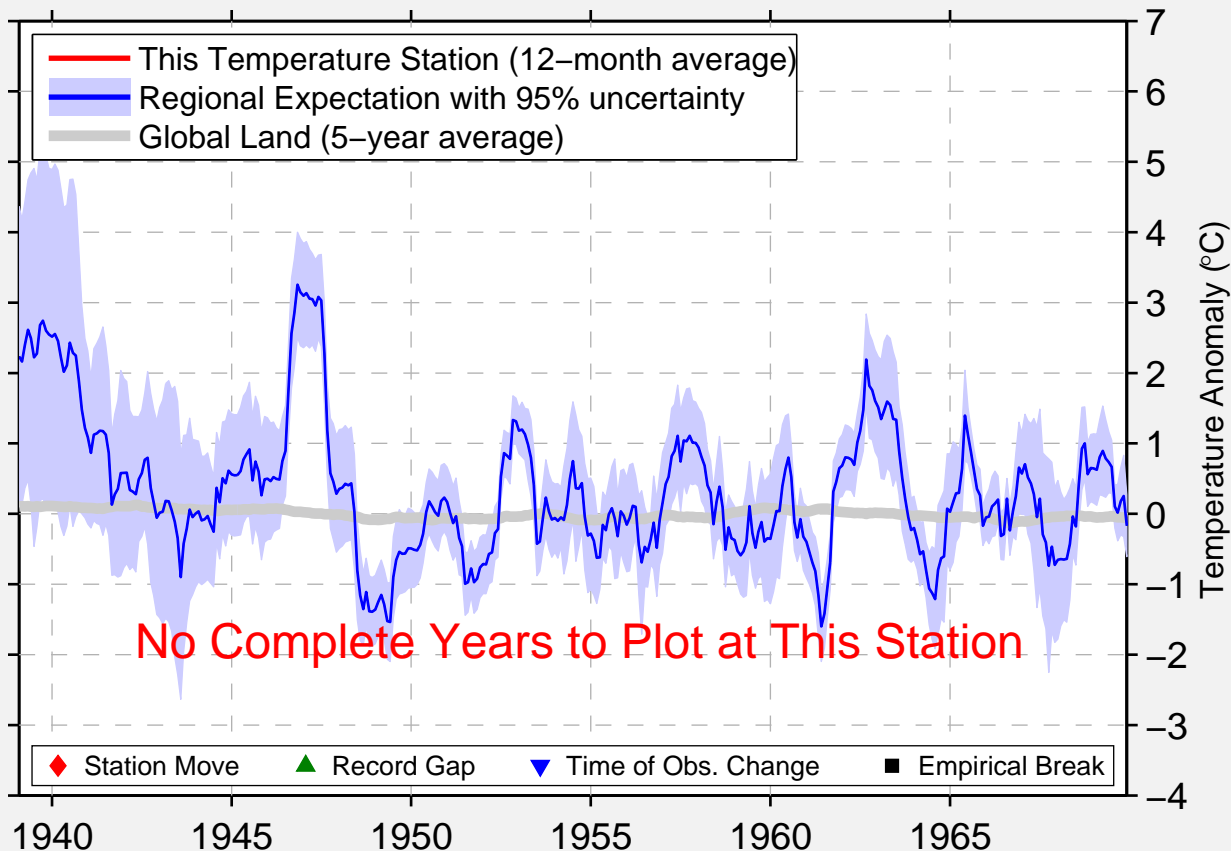

ICECAP

77.000 N, 56.083 W (Greenland [Denmark])

Data Quality Controlled and Aligned at Breakpoints

Berkeley Earth