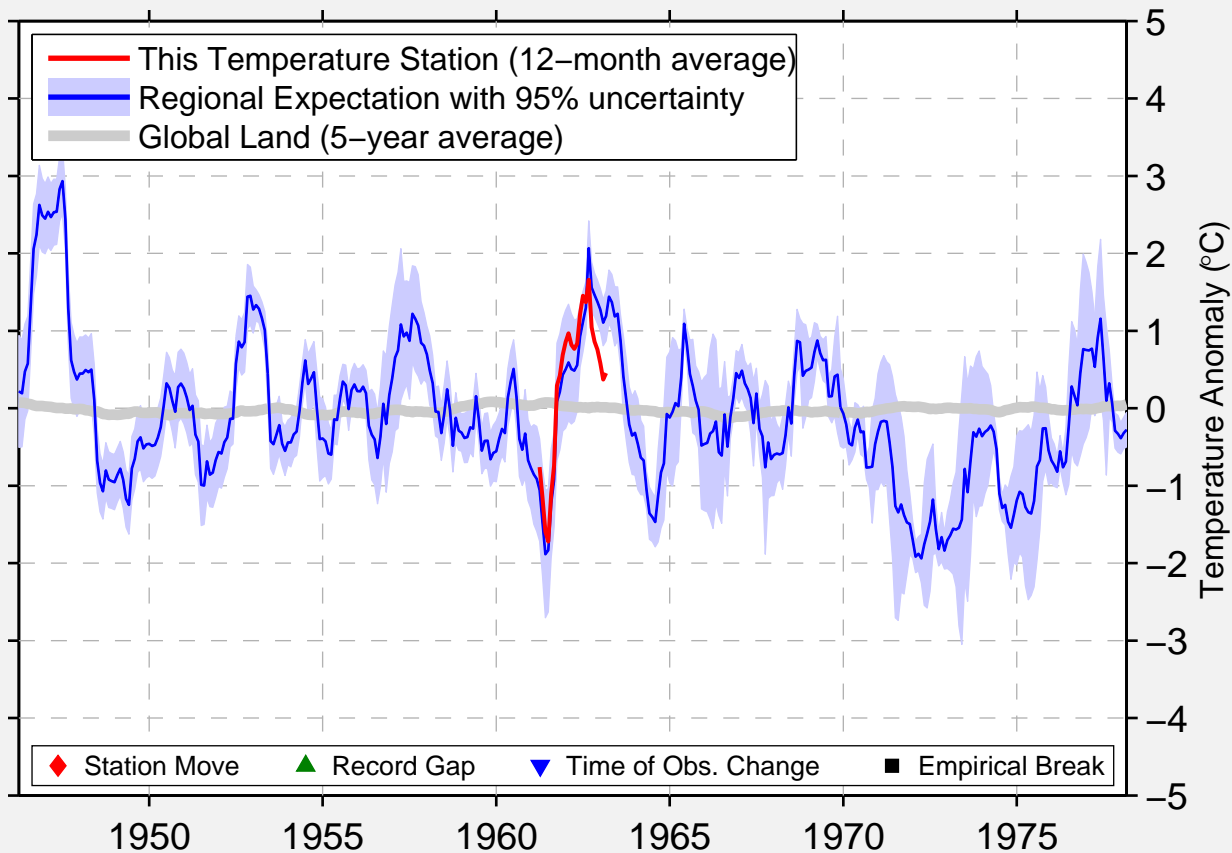

# CAMP TUTO WEST ASC S

76.467 N, 68.667 W (Greenland [Denmark])

Data Quality Controlled and Aligned at Breakpoints

Berkeley Earth