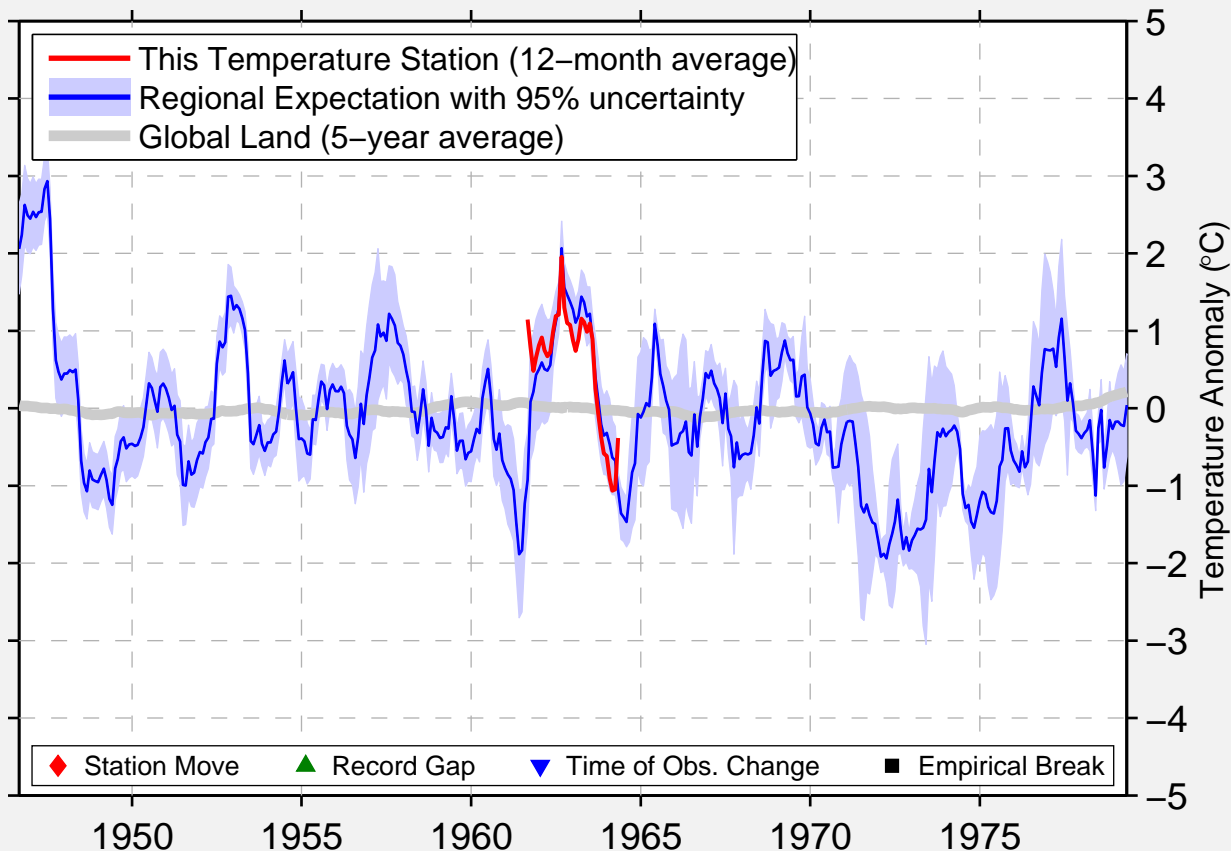

# CAMP TUTO ICECAP STA

76.408 N, 68.225 W (Greenland [Denmark])

Data Quality Controlled and Aligned at Breakpoints

Berkeley Earth