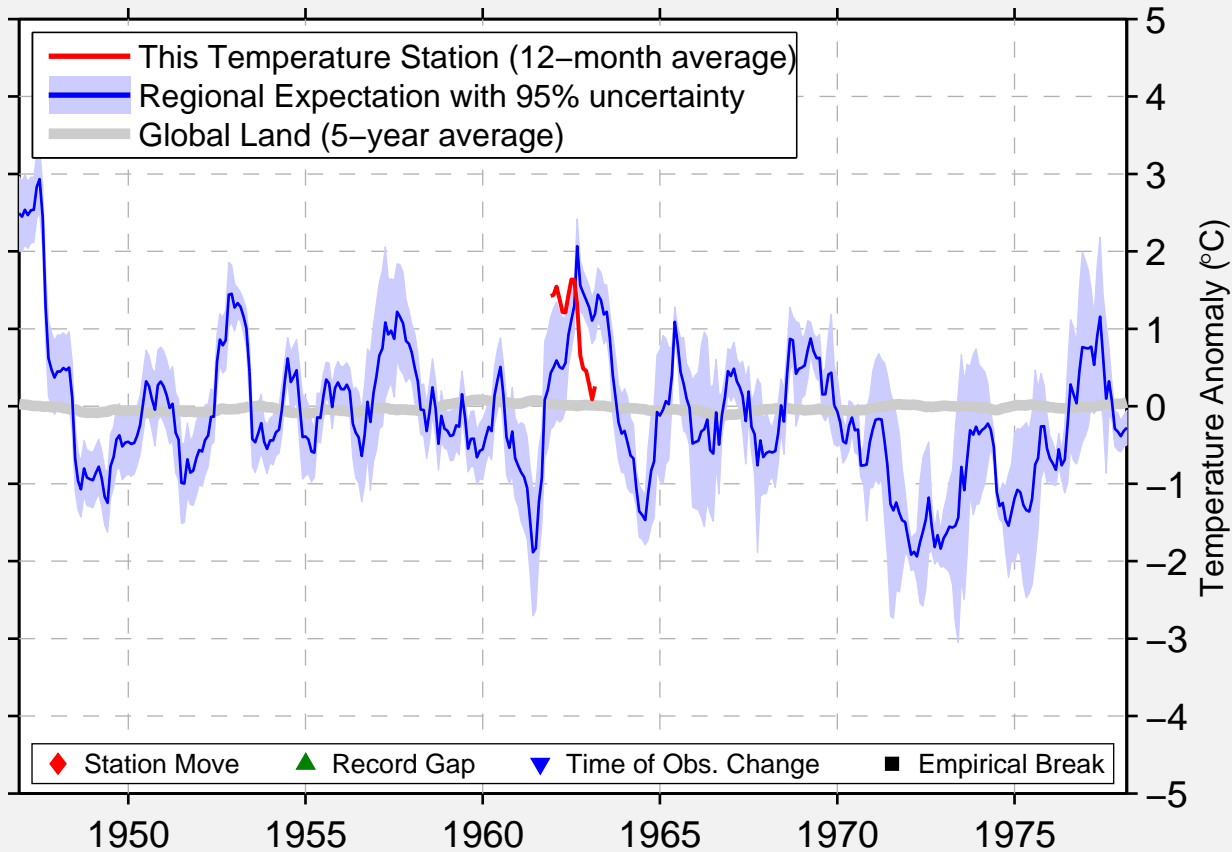

CAMP TUTO EAST ASC S

76.383 N, 67.917 W (Greenland [Denmark])

Data Quality Controlled and Aligned at Breakpoints

Berkeley Earth