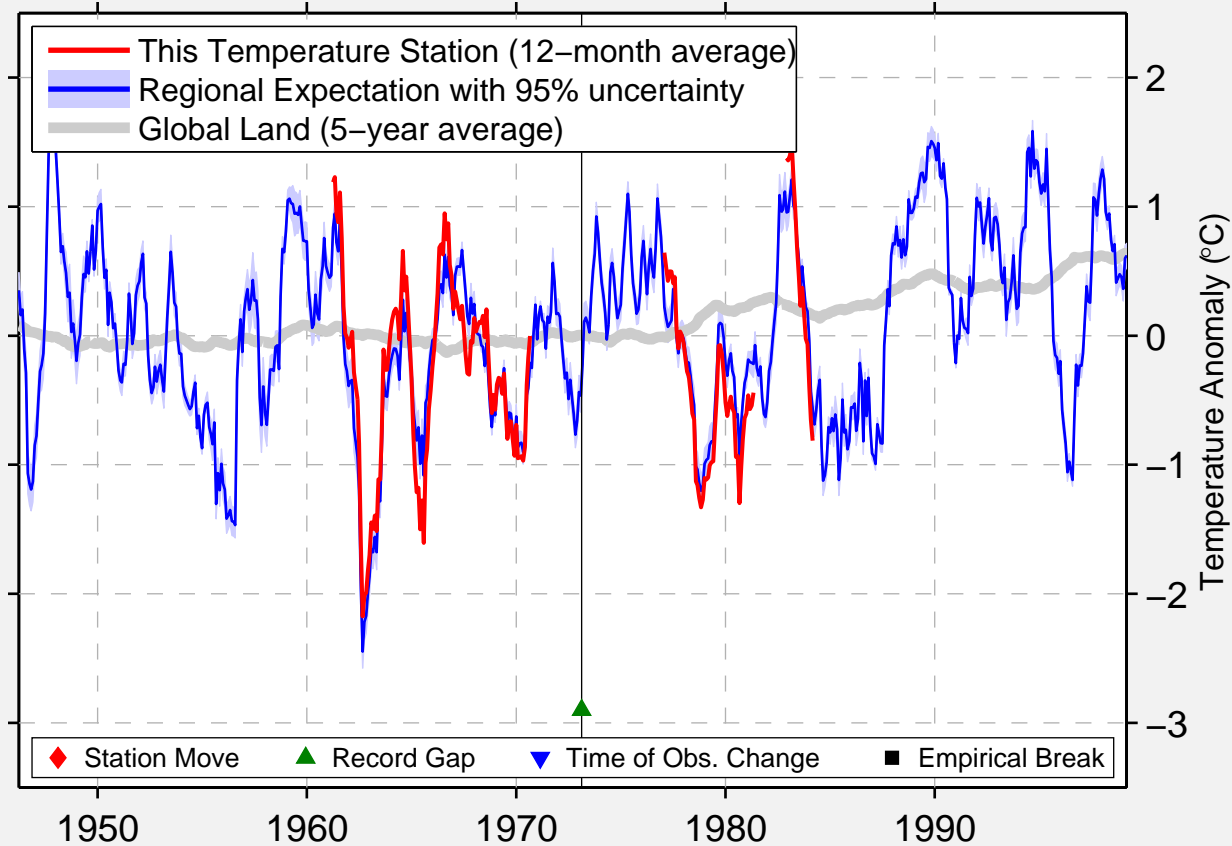

FULDA(USA/AF)

50.550 N, 9.650 E (Germany)

Data Quality Controlled and Aligned at Breakpoints

Berkeley Earth