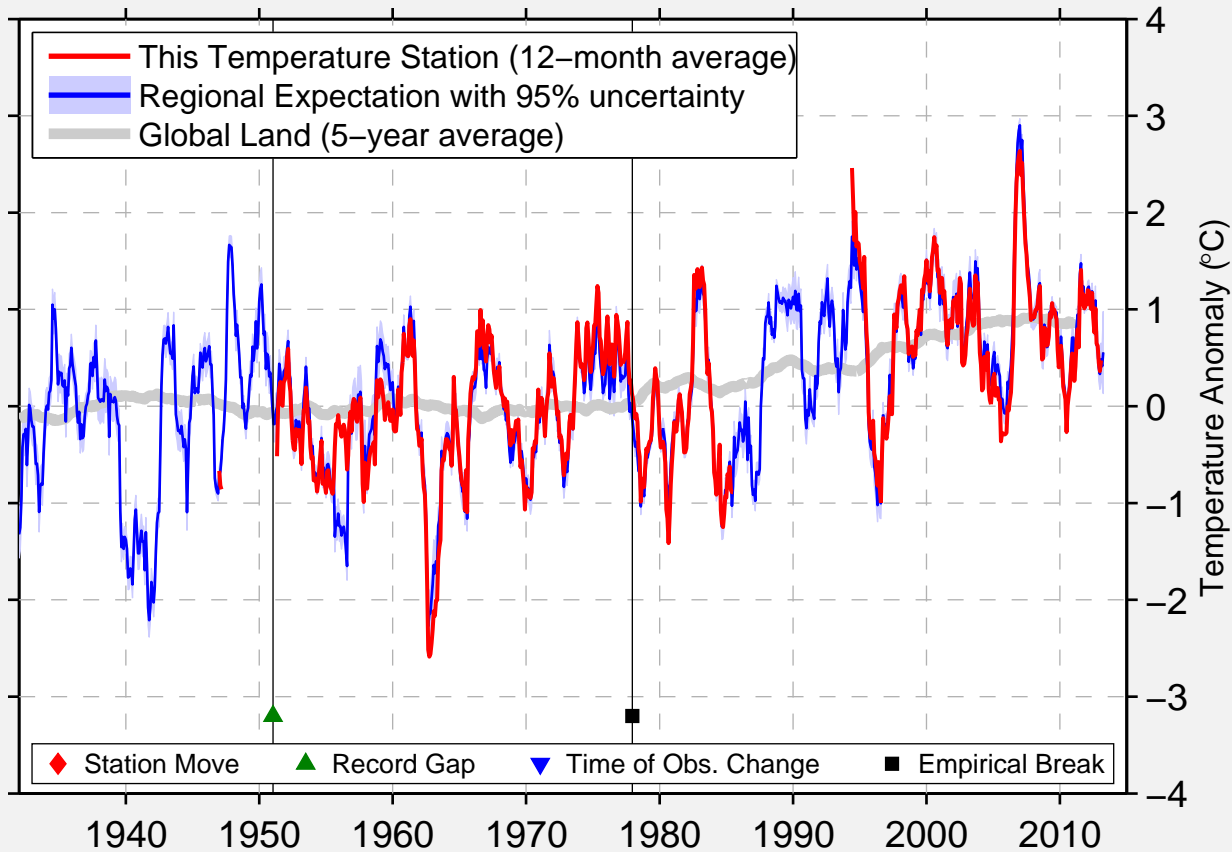

STRAUBING(GER-ARMY)

48.825 N, 12.572 E (Germany)

Data Quality Controlled and Aligned at Breakpoints

Berkeley Earth